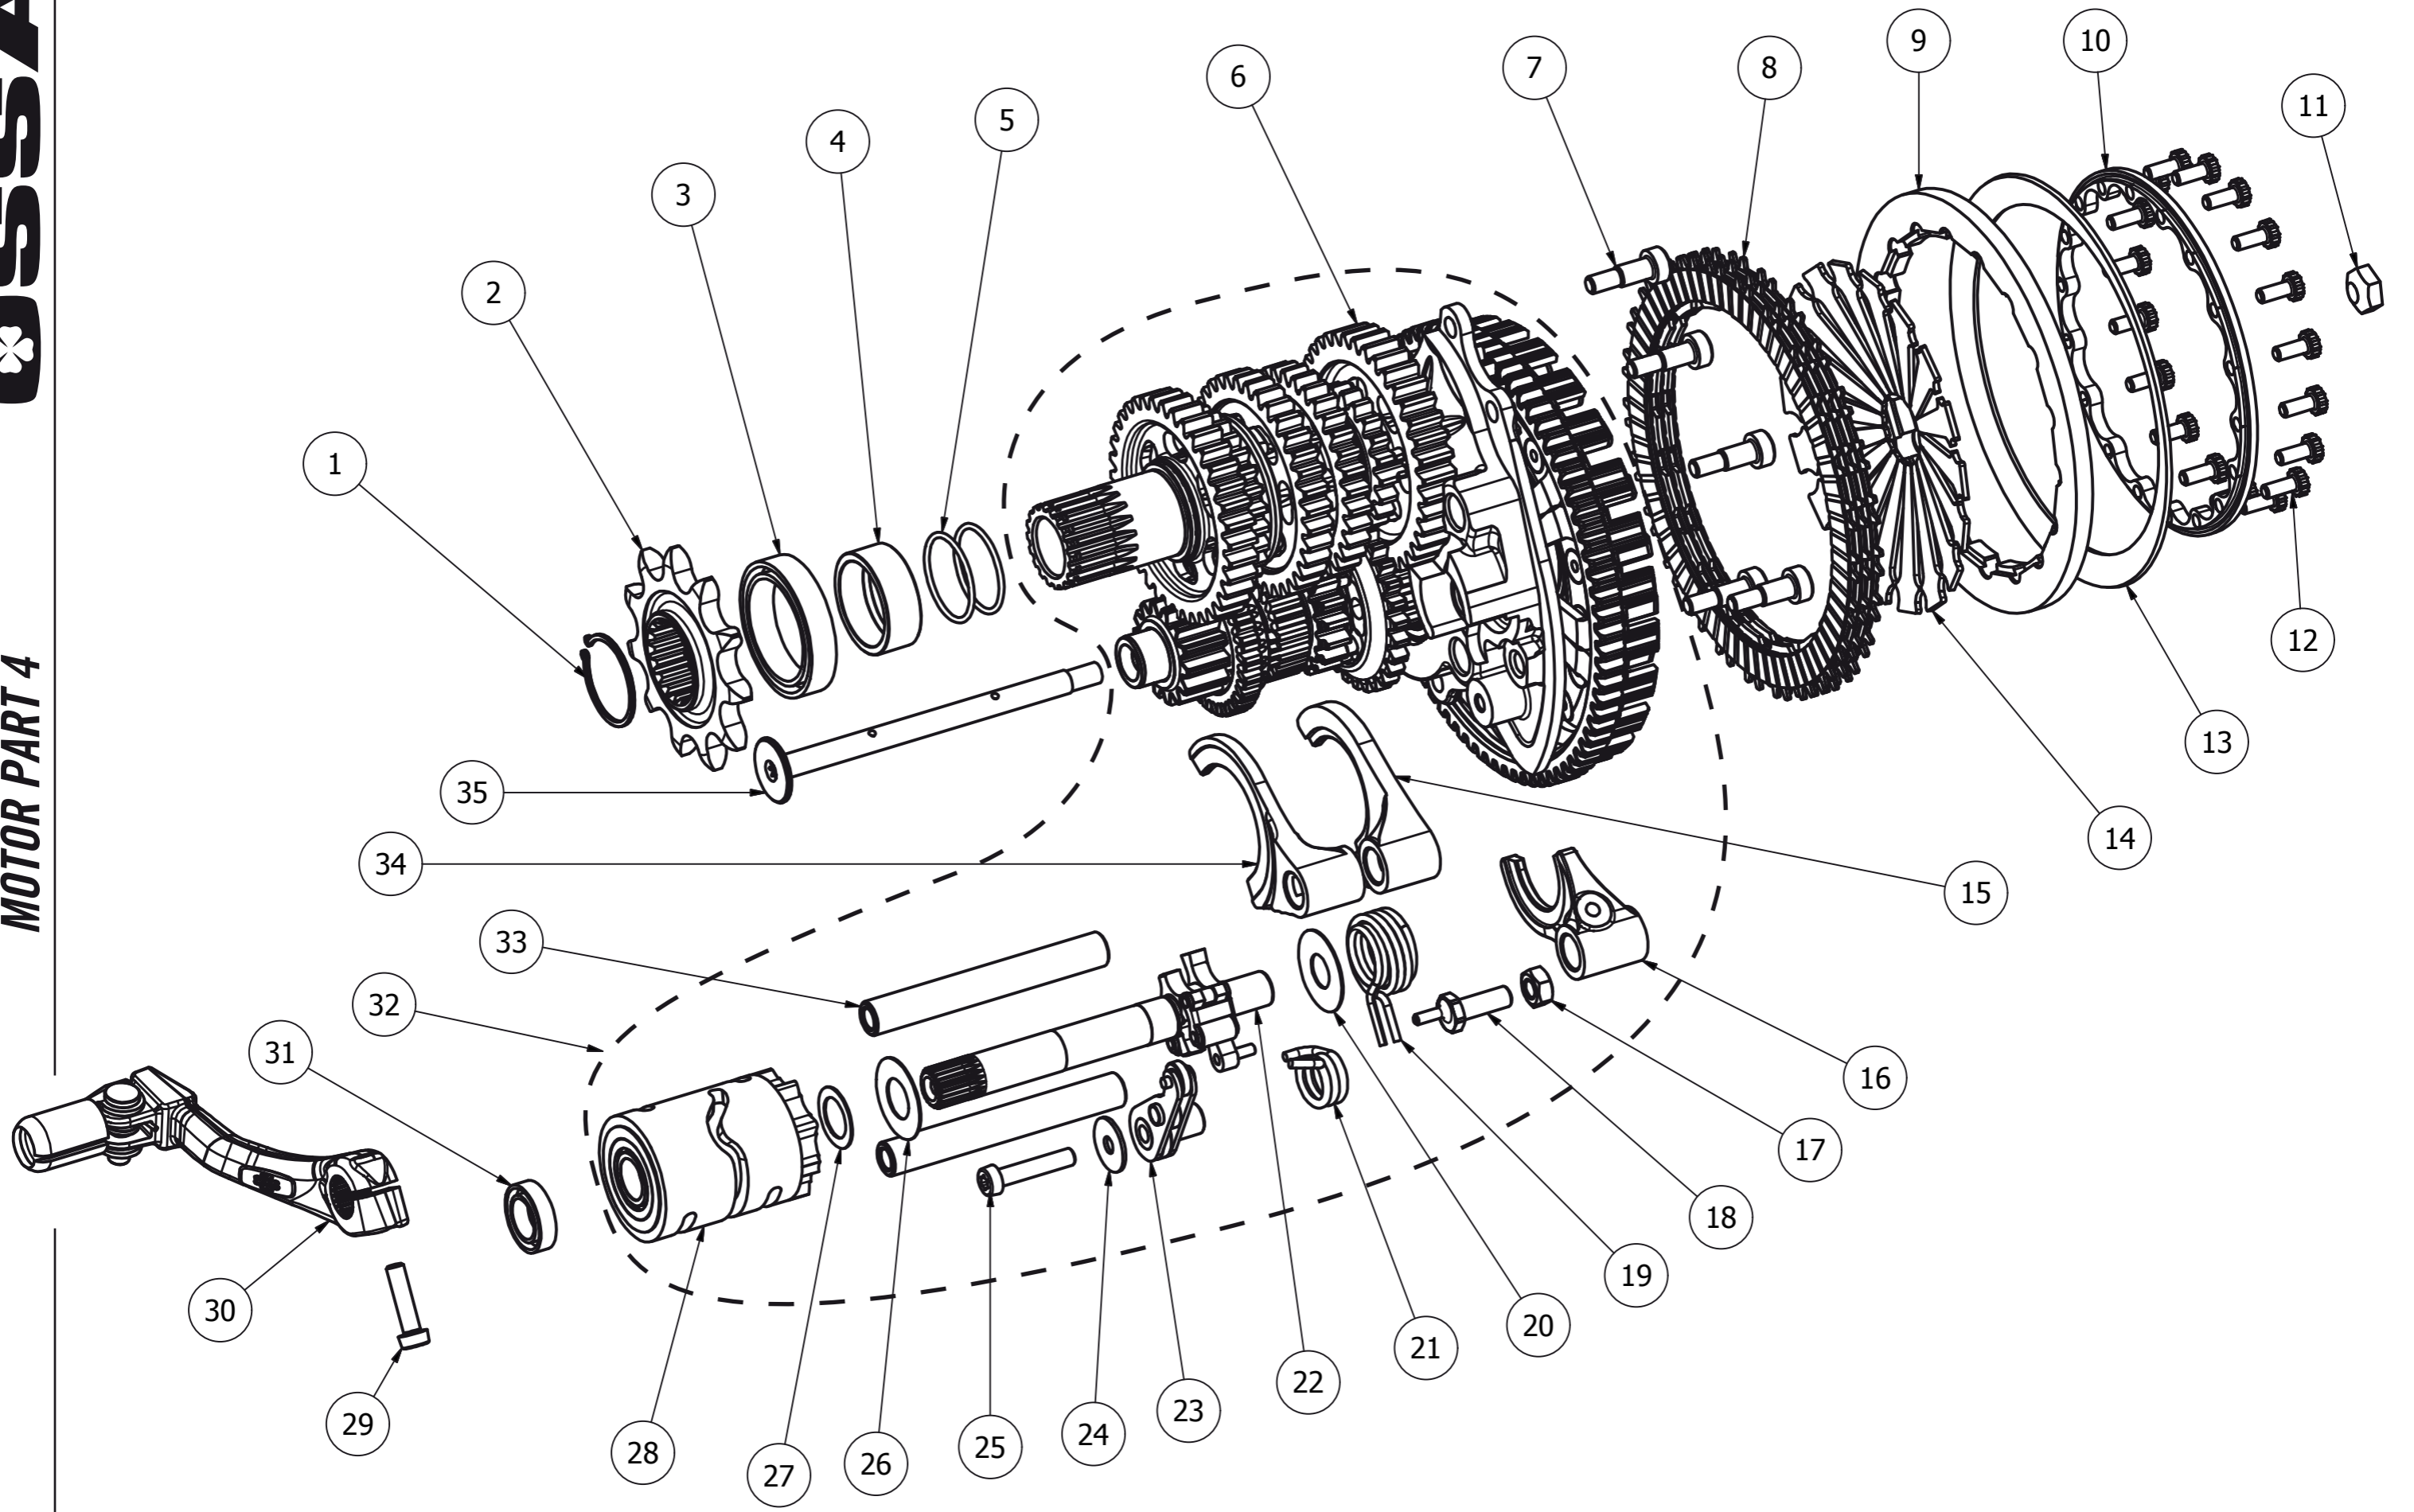

<i>REF</i>	<i>CODE</i>	<i>NAME</i>	<i>QUANTITY</i>
1	250000WA	SEEGER Ø25	1
2	4310020211	COUNTERSHAFT SPROCKET	1
3	304008SB	SEAL FOR GEAR OUTPUT SHAFT	1
4	4510020211	SHIFT SEAL BUSHING	1
5	251500TA	O-RING NBR	2
6	4000020211	GEAR TRANSMISSION ASSY	1
7	061008DB	SCREW	5
8	2300020212	CLUTCH DISCS SET	1
9	2410020211	PRESSURE PLATE	1
10	2430020211	CLUTCH SPRING SUPPORT PLATE	1
11	1610020213	CLUTCH NUT LOCKER	1
12	041007BC	M4x10 SCREW	18
13	2420020212	CLUTCH SPRING	1
14	2440020211	CLUTCH RELEASE ARM	18
15	8210020211	GEAR FORK 1st-4th	1
16	8230020211	GEAR FORK 5th-6th	1
17	0610KI	M6 NUT	1
18	4410020211	SHIFT SHAFT ADJUSTING SPRING	1
19	8115020211	SHIFT SHAFT SPRING	1
20	102405NA	WASHER	1
21	8130020211	GEAR SELECTOR SPRING	1
22	8100020211	SHIFT SHAFT ASSY	1
23	8120020211	GEAR SELECTOR	2
24	051601NA	WASHER	1
25	052508AA	M5x25 TORX	1
26	122405NA	WASHER	1
27	121805NA	WASHER	1
28	8400020211	SHIFT DRUM ASSY	1
29	052008AA	M5x20 TORX	1
30	8510020211	GEAR PEDAL	1
31	12005SB	GEAR SHAFT OIL SEAL	1
32	4000080211	PREASSEMBLED AND ADJUSTED GEARBOX	1
33	8310020211	FORK SHAFT	2
34	8220020211	GEAR FORK 2nd-3rd	1
35	1600020213	PRIMARY SHAFT LOCKER SHAFT	1