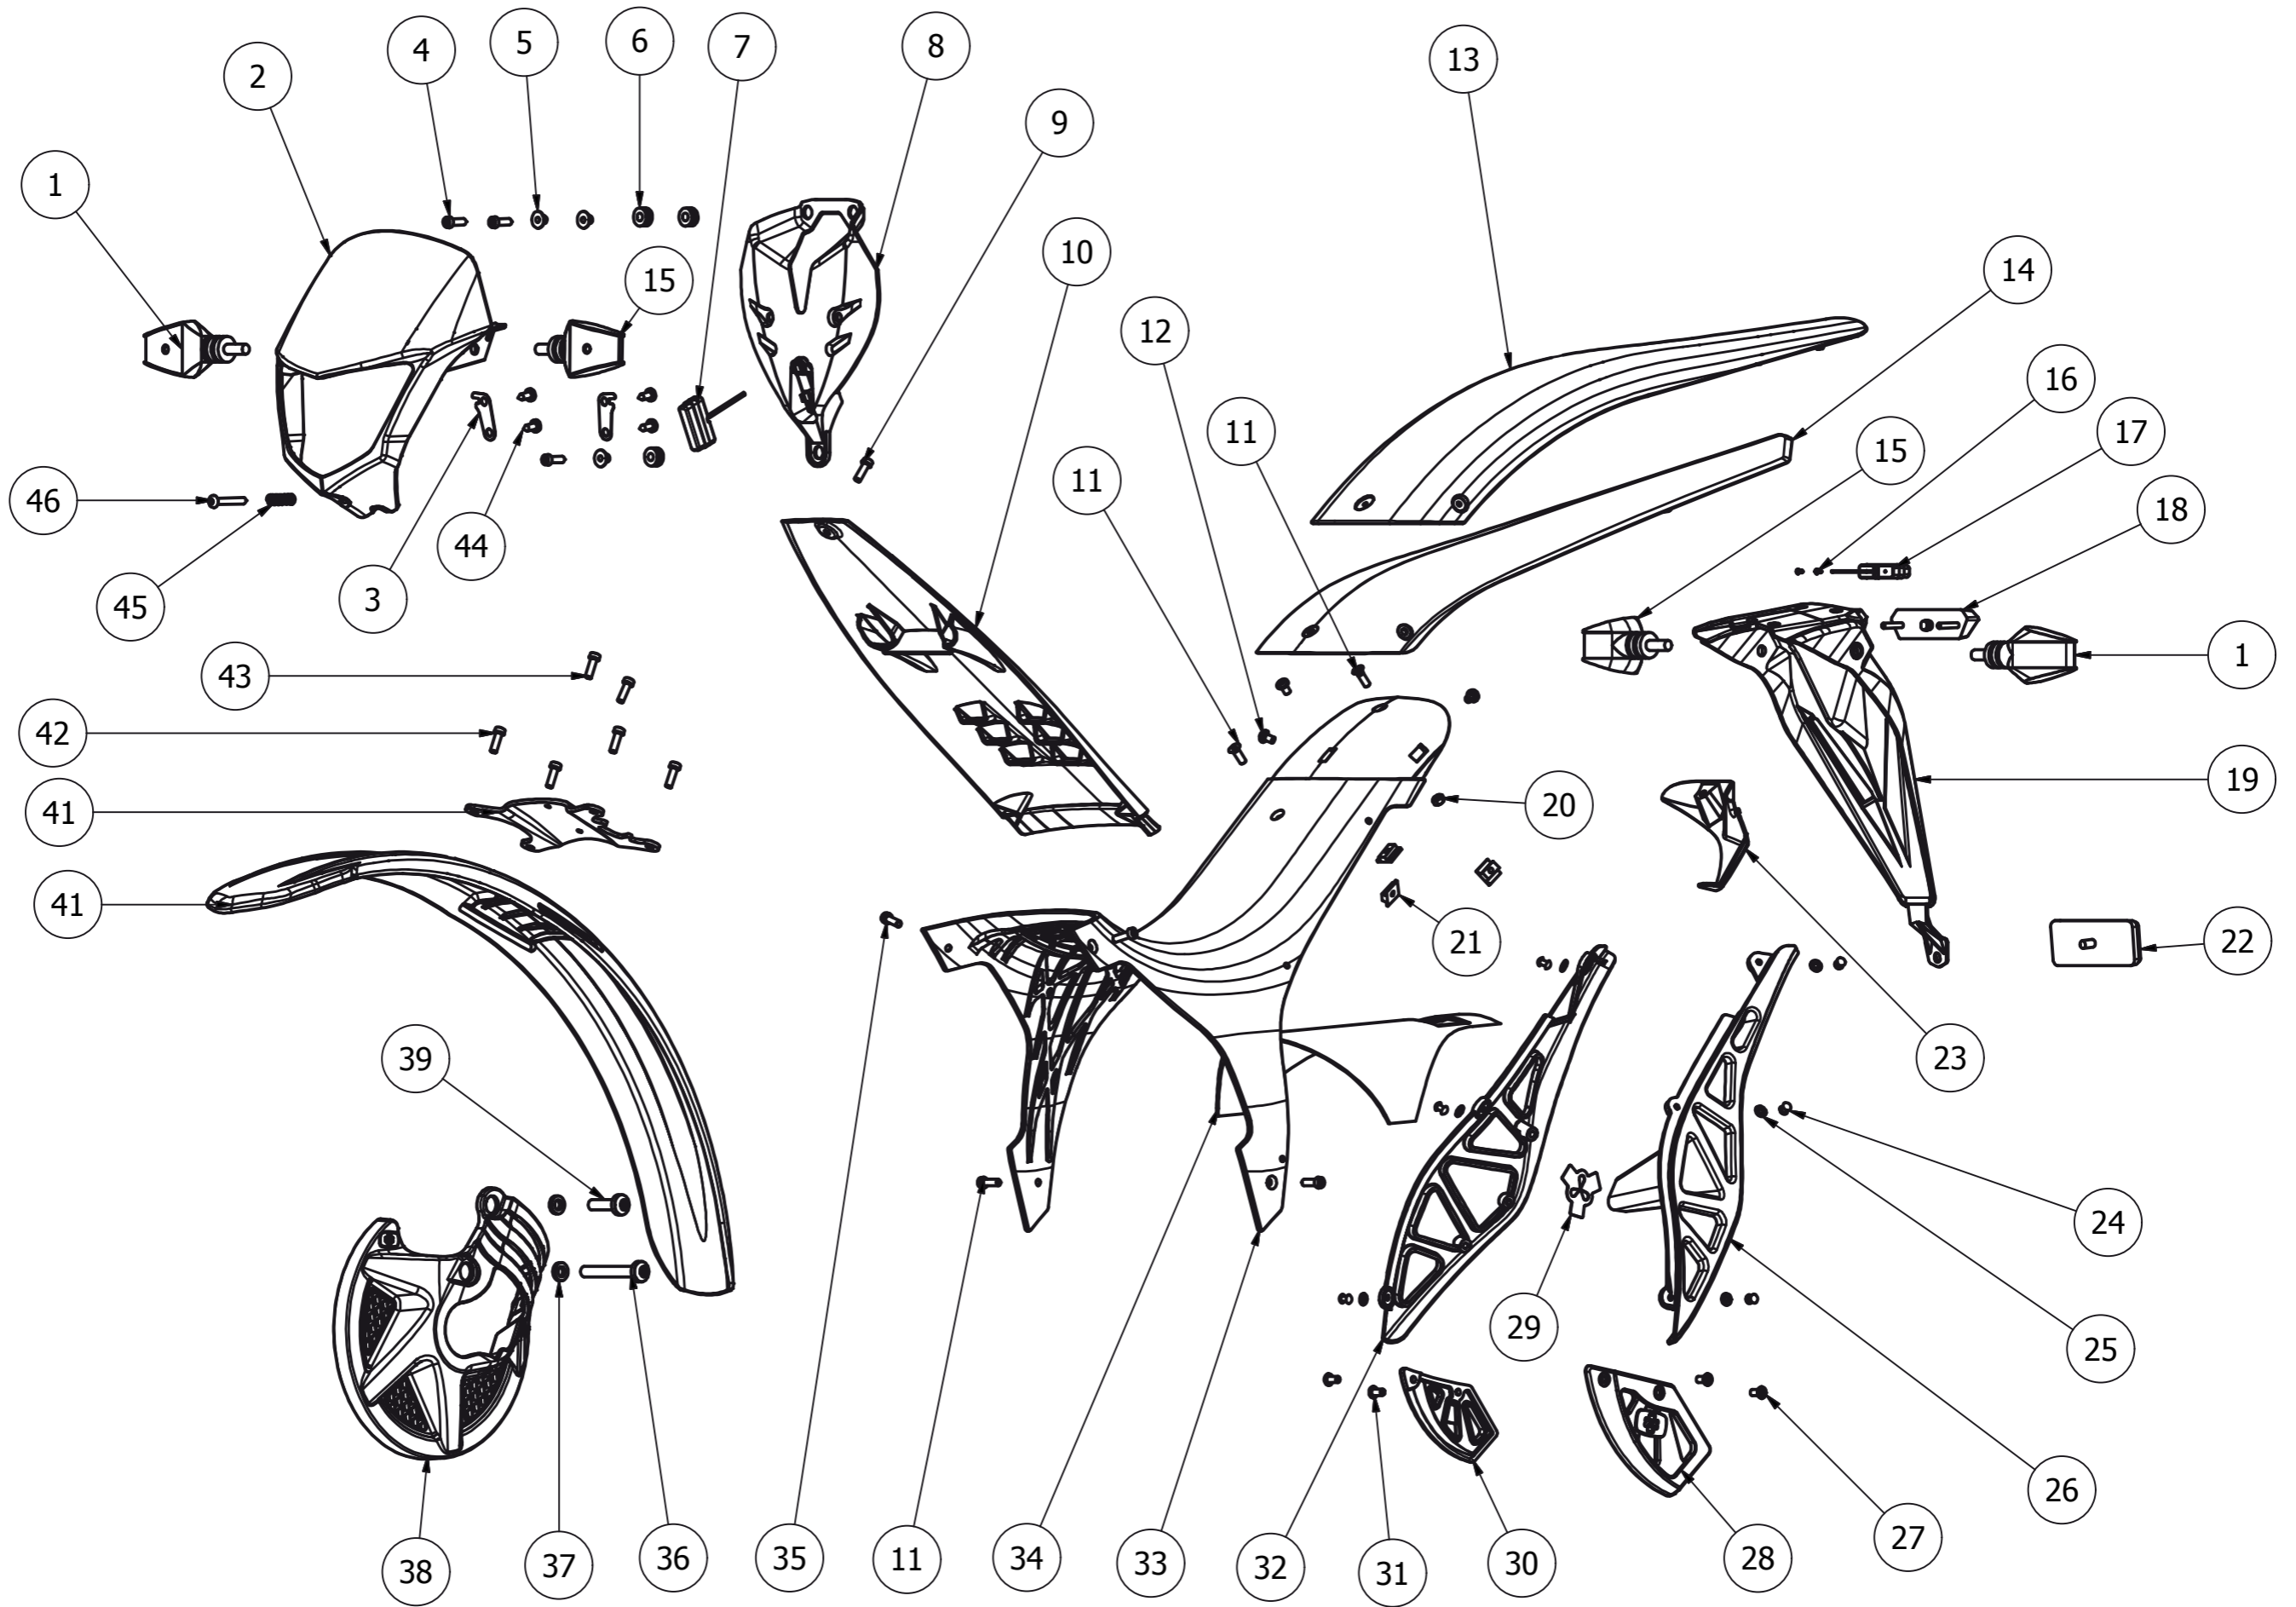

<i>REF</i>	<i>CODE</i>	<i>NAME</i>	<i>QUANTITY</i>	<i>REF</i>	<i>CODE</i>	<i>NAME</i>	<i>QUANTITY</i>
1	2300030211	TURN LIGHT-A	2	24	0412XA	RIVET	6
2	1010040211	HEADLIGHT MASK	1	25	040805NA	WASHER	6
3	2110030211	LAMP SUPPORT	2	26	9080040211	EXHAUST PROTECTOR, LEFT	1
4	051608AA	M5x16 TORX SCREW	3	27	051208AA	TORX M5x12	2
5	6120030211	BUSHING	3	28	9020040211	REAR SPROCKET PROTECTOR	1
6	6130030211	SILENTBLOCK	3	29	9085040211	LATERAL HEAT SHIELD	1
7	2101030211	RACING LED HEADLIGHT	1	30	9015040211	REAR DISC PROTECTOR	1
8	1021040211	HEADLIGHT RACING MASK	1	31	051008AA	TORX M5x12	2
9	051208BB	SCREW	1	32	9070040211	EXHAUST PROTECTOR, RIGHT	1
10	5010040212	AIR BOX COVER	1	33	8000040213	SEAT BASE	1
11	051608CA	M5x16 SCREW	4	34	8100040211	SEAT BASE HEAT SHIELD	1
12	050808BB	TORX M5X8	3	35	051208CA	M5x12 SCREW	2
13	6000040211	HOMOLOGATED REAR FENDER	1	36	086012BG	TORX M8x60	1
14	6000040213	REAR FENDER	1	37	7255010211	FRONT DISC COVER WASHER	1
15	2350030211	TURN LIGHT-B	2	38	9010040211	FRONT DISC COVER	1
16	0206FB	REAR LED SCREW	2	39	083012BG	TORX M8x30	1
17	2102030211	REAR LED (RED)	1	40	2000040211	FRONT FENDER	1
18	3100030212	TAIL LIGHT	1	41	2650010211	FRONT FENDER SUPPORT PLATE	1
19	7000040211	TAILLIGHT AND NUMBER PLATE SUPPORT	1	42	061210AA	TORX M6x12	4
20	0508KB	NUT	1	43	050808AB	TORX M5X8	2
21	6060040213	SPECIAL SQUARE NUT	3	44	051000FA	HEADLIGHT SCREWS	4
22	3250030211	CATADIOPTRIC	1	45	2120030211	HEADLIGHT ADJUSTING SPRING	1
23	9090040213	EXHAUST PROTECTOR, CENTRE	1	46	053508AA	HEADLIGHT ADJUSTING SCREW	1