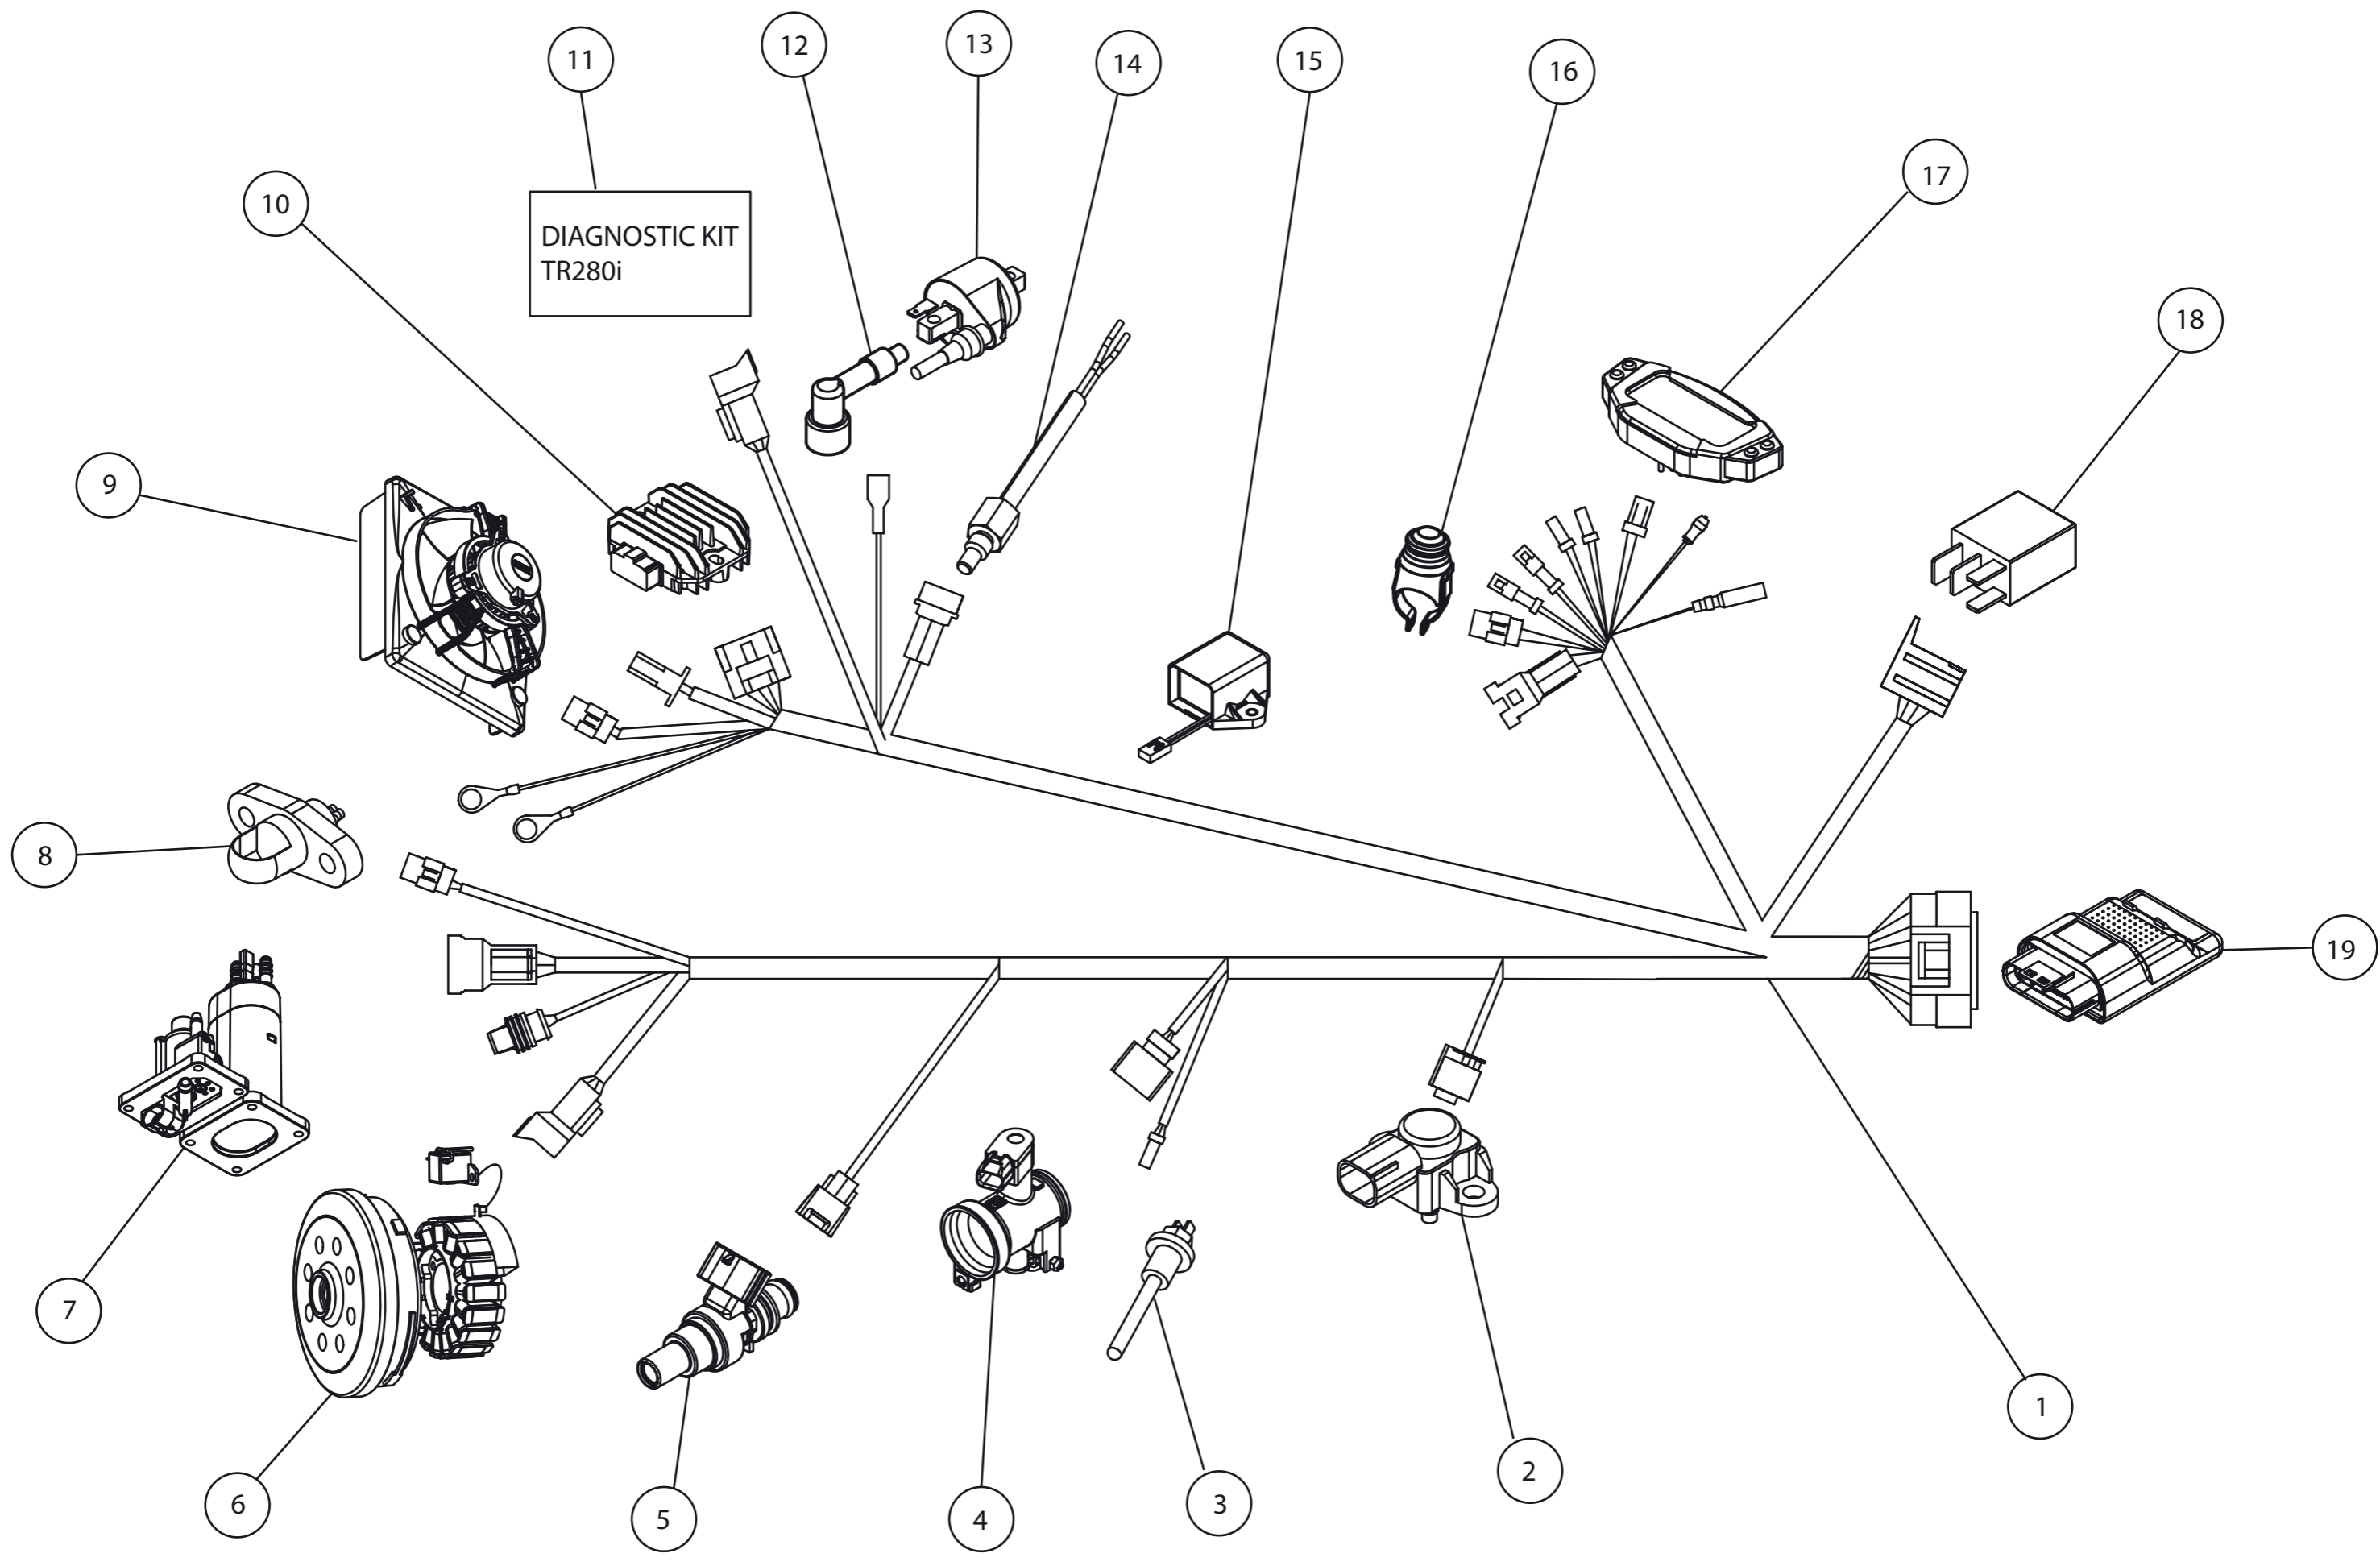

<i>REF</i>	<i>CODE</i>	<i>NAME</i>	<i>QUANTITY</i>
1	1100030213	MAIN HARNESS	1
2	9260030211	AIR PRESSURE SENSOR	1
3	8510030211	FUEL LEVEL SENSOR	1
4	9000010211	THROTTLE BODY ASSY	1
5	9110010211	INJECTOR	1
6	7100030211	ACG SET	1
7	8500030211	FUEL PUMP ASSY	1
8	9250030211	INTAKE AIR TEMPERATURE SENSOR	1
9	9100030211	ELECTRIC FAN	1
10	5100030211	REGULATOR	1
11	9900030211	DIAGNOSTICS KIT TR280i	
12	5020030211	SPARK PLUG CAP	1
13	5000030211	IGNITION COIL	1
14	9200030211	ENGINE COOLANT TEMPERATURE SENSOR	1
15	2400030211	CAPACITOR UNIT	1
16	8110030211	KILL SWITCH	1
17	6000030211	TRAILTECH MULTIFUNCTION	1
18	9110030211	FAN RELAY	1
19	5200030211	ECU TR280i	1