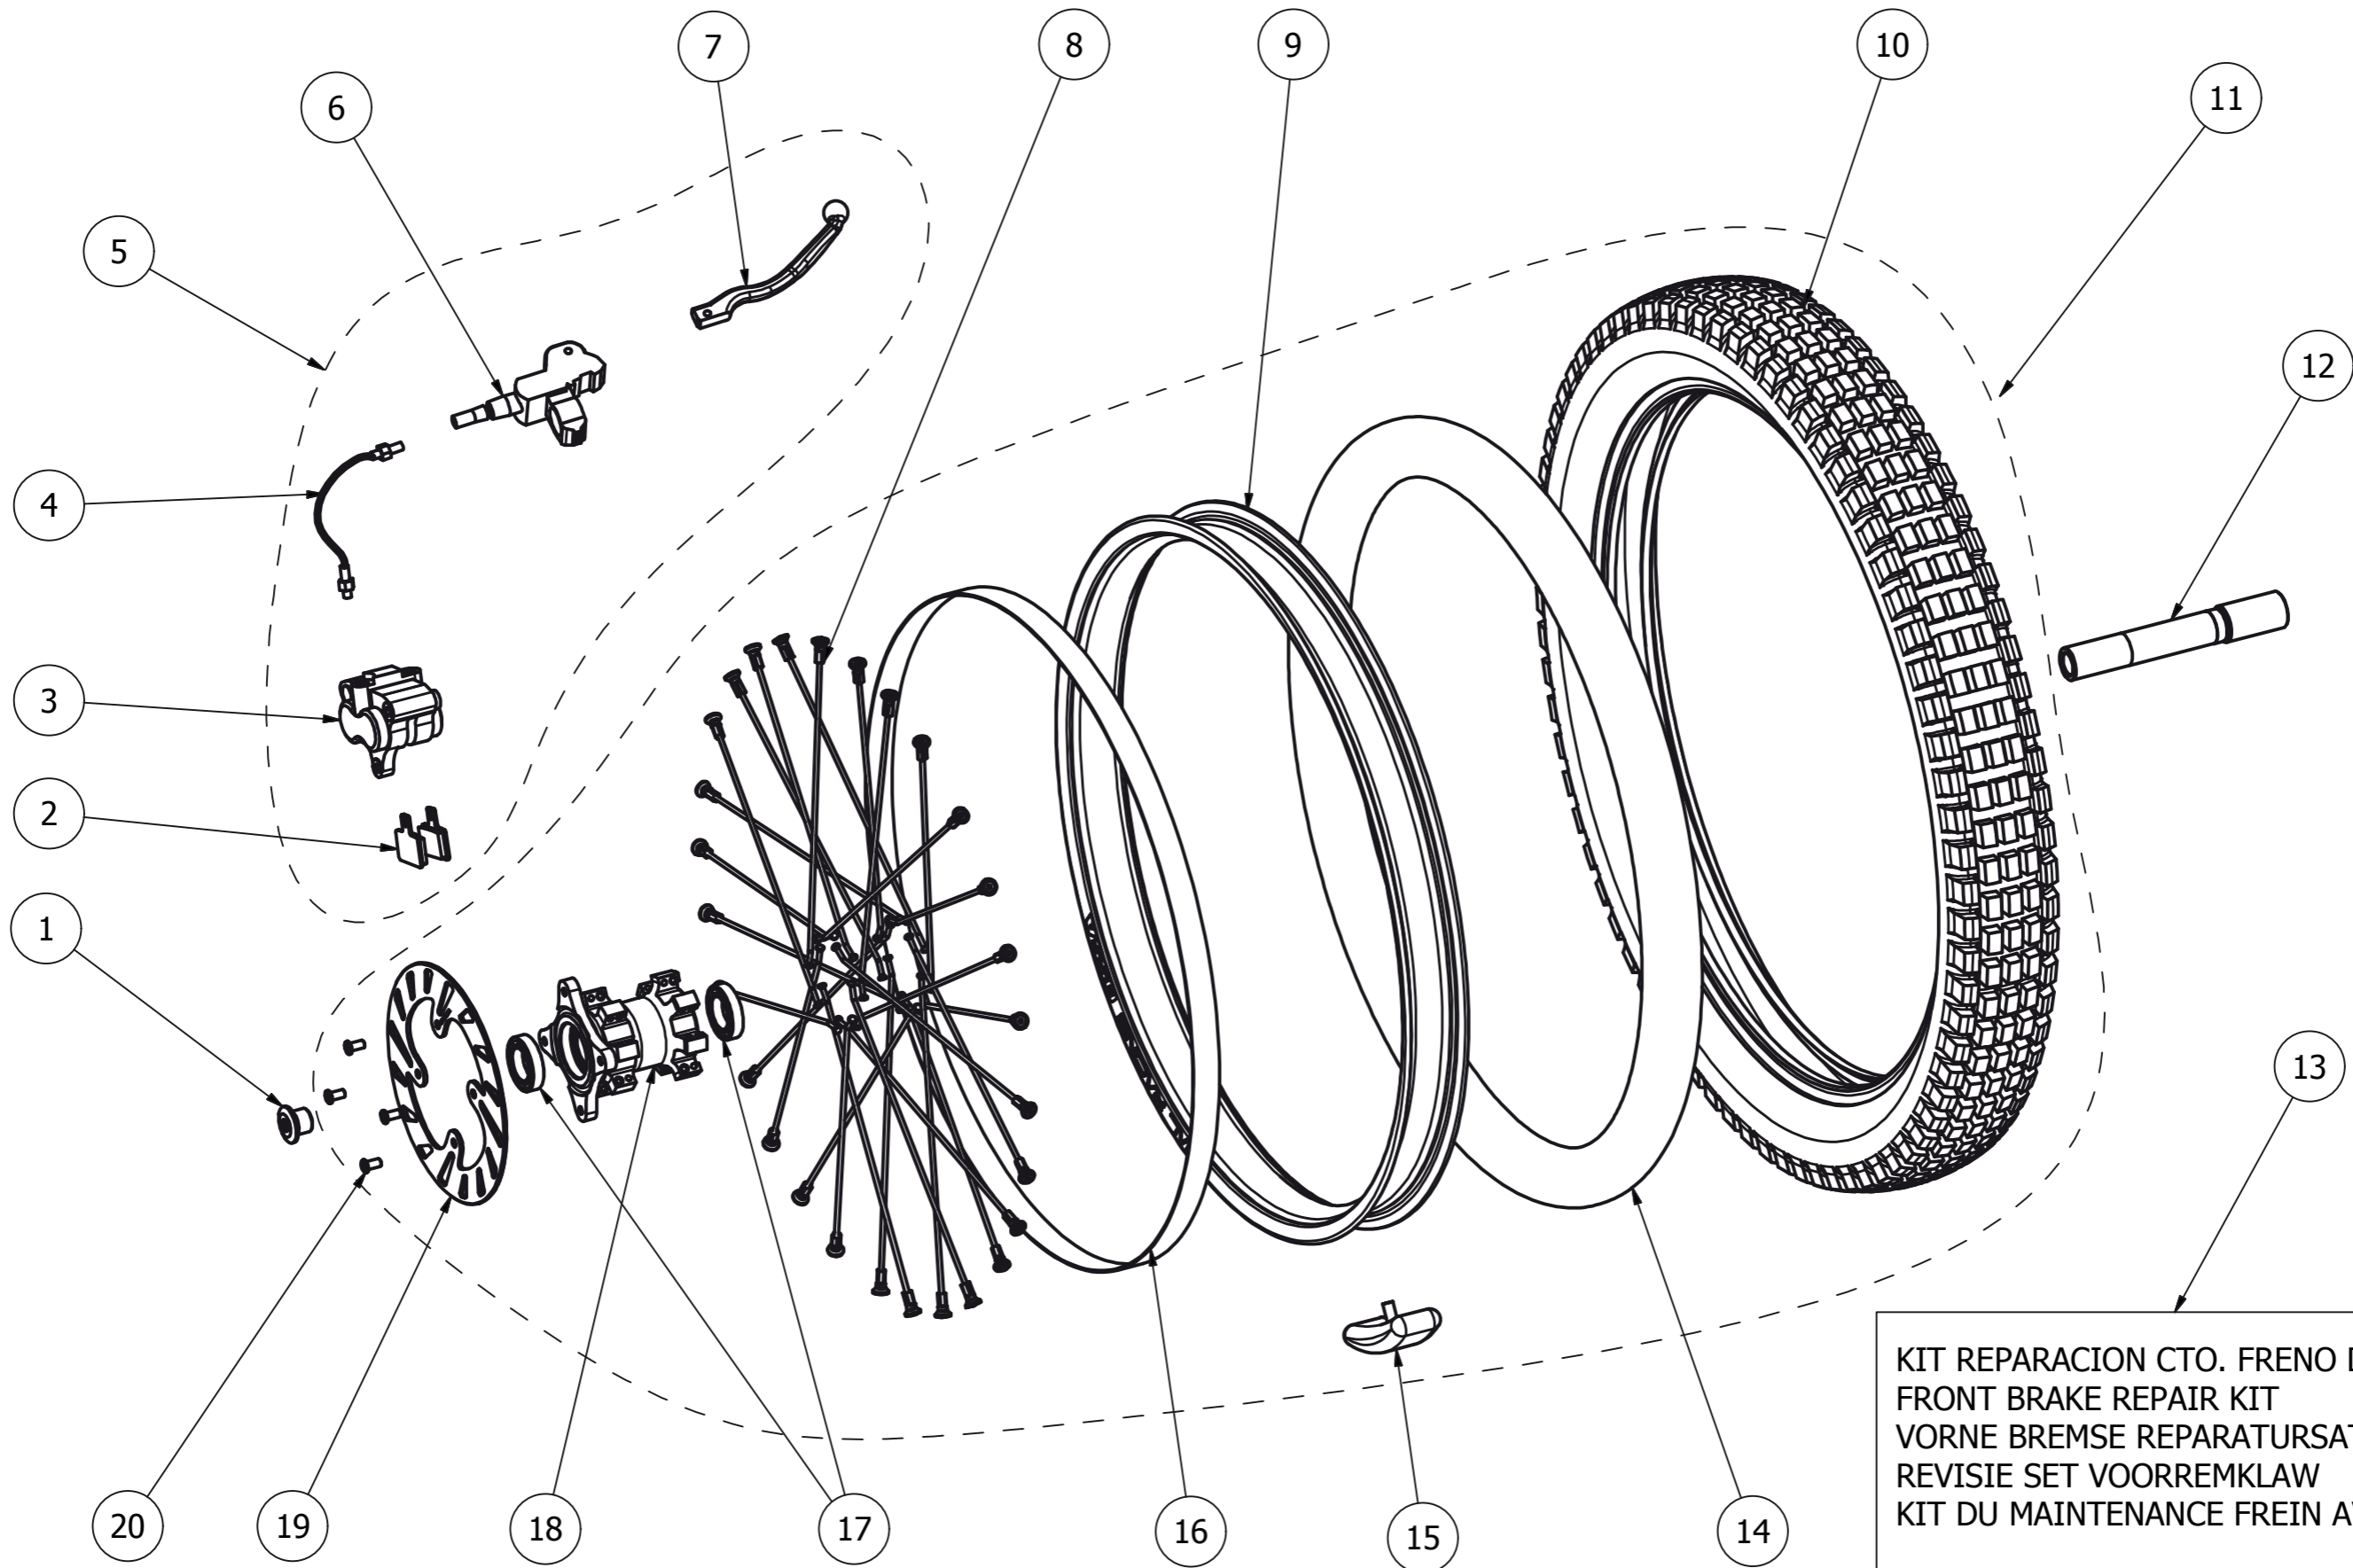

KIT REPARACION CTO. FRENO DEL.
FRONT BRAKE REPAIR KIT
VORNE BREMSE REPARATURSATZ
REVISIE SET VOORREMKLAW
KIT DU MAINTENANCE FREIN AVANT

REF	CODE	NAME	QUANTITY
1	181515HA	FRONT WHEEL SCREW	1
2	7400010211	FRONT WHEEL BRAKE PADS	1
3	7200010211	FRONT WHEEL CALIPER	1
4	7300010211	FRONT BRAKE LINE	1
5	7000010211	FRONT WHEEL BRAKE KIT	1
6	7100010211	FRONT WHEEL MASTER CYLINDER	1
7	7320010211	FRONT WHEEL BRAKE LEVER	1
8	5310010212	FRONT WHEEL SPOKES KIT, BLACK	28
9	5110010212	FRONT RIM	1
10	5600010211	FRONT TYRE	1
11	5000010212	FRONT WHEEL SET	1
12	5010010211	FRONT WHEEL SHAFT	1
13	7499010211	REPAIR KIT FRONT BRAKE SET	1
14	5620010211	FRONT INNER TUBE	1
15	5610010211	TYRE CLAMP	1
16	5615010211	FRONT RIMSTRIP	1
17	254209PA	FRONT HUB BEARINGS	1
18	5210010211	FRONT HUB	1
19	5400010211	FRONT WHEEL BRAKE DISK	1
20	061210AB	SCREW	4