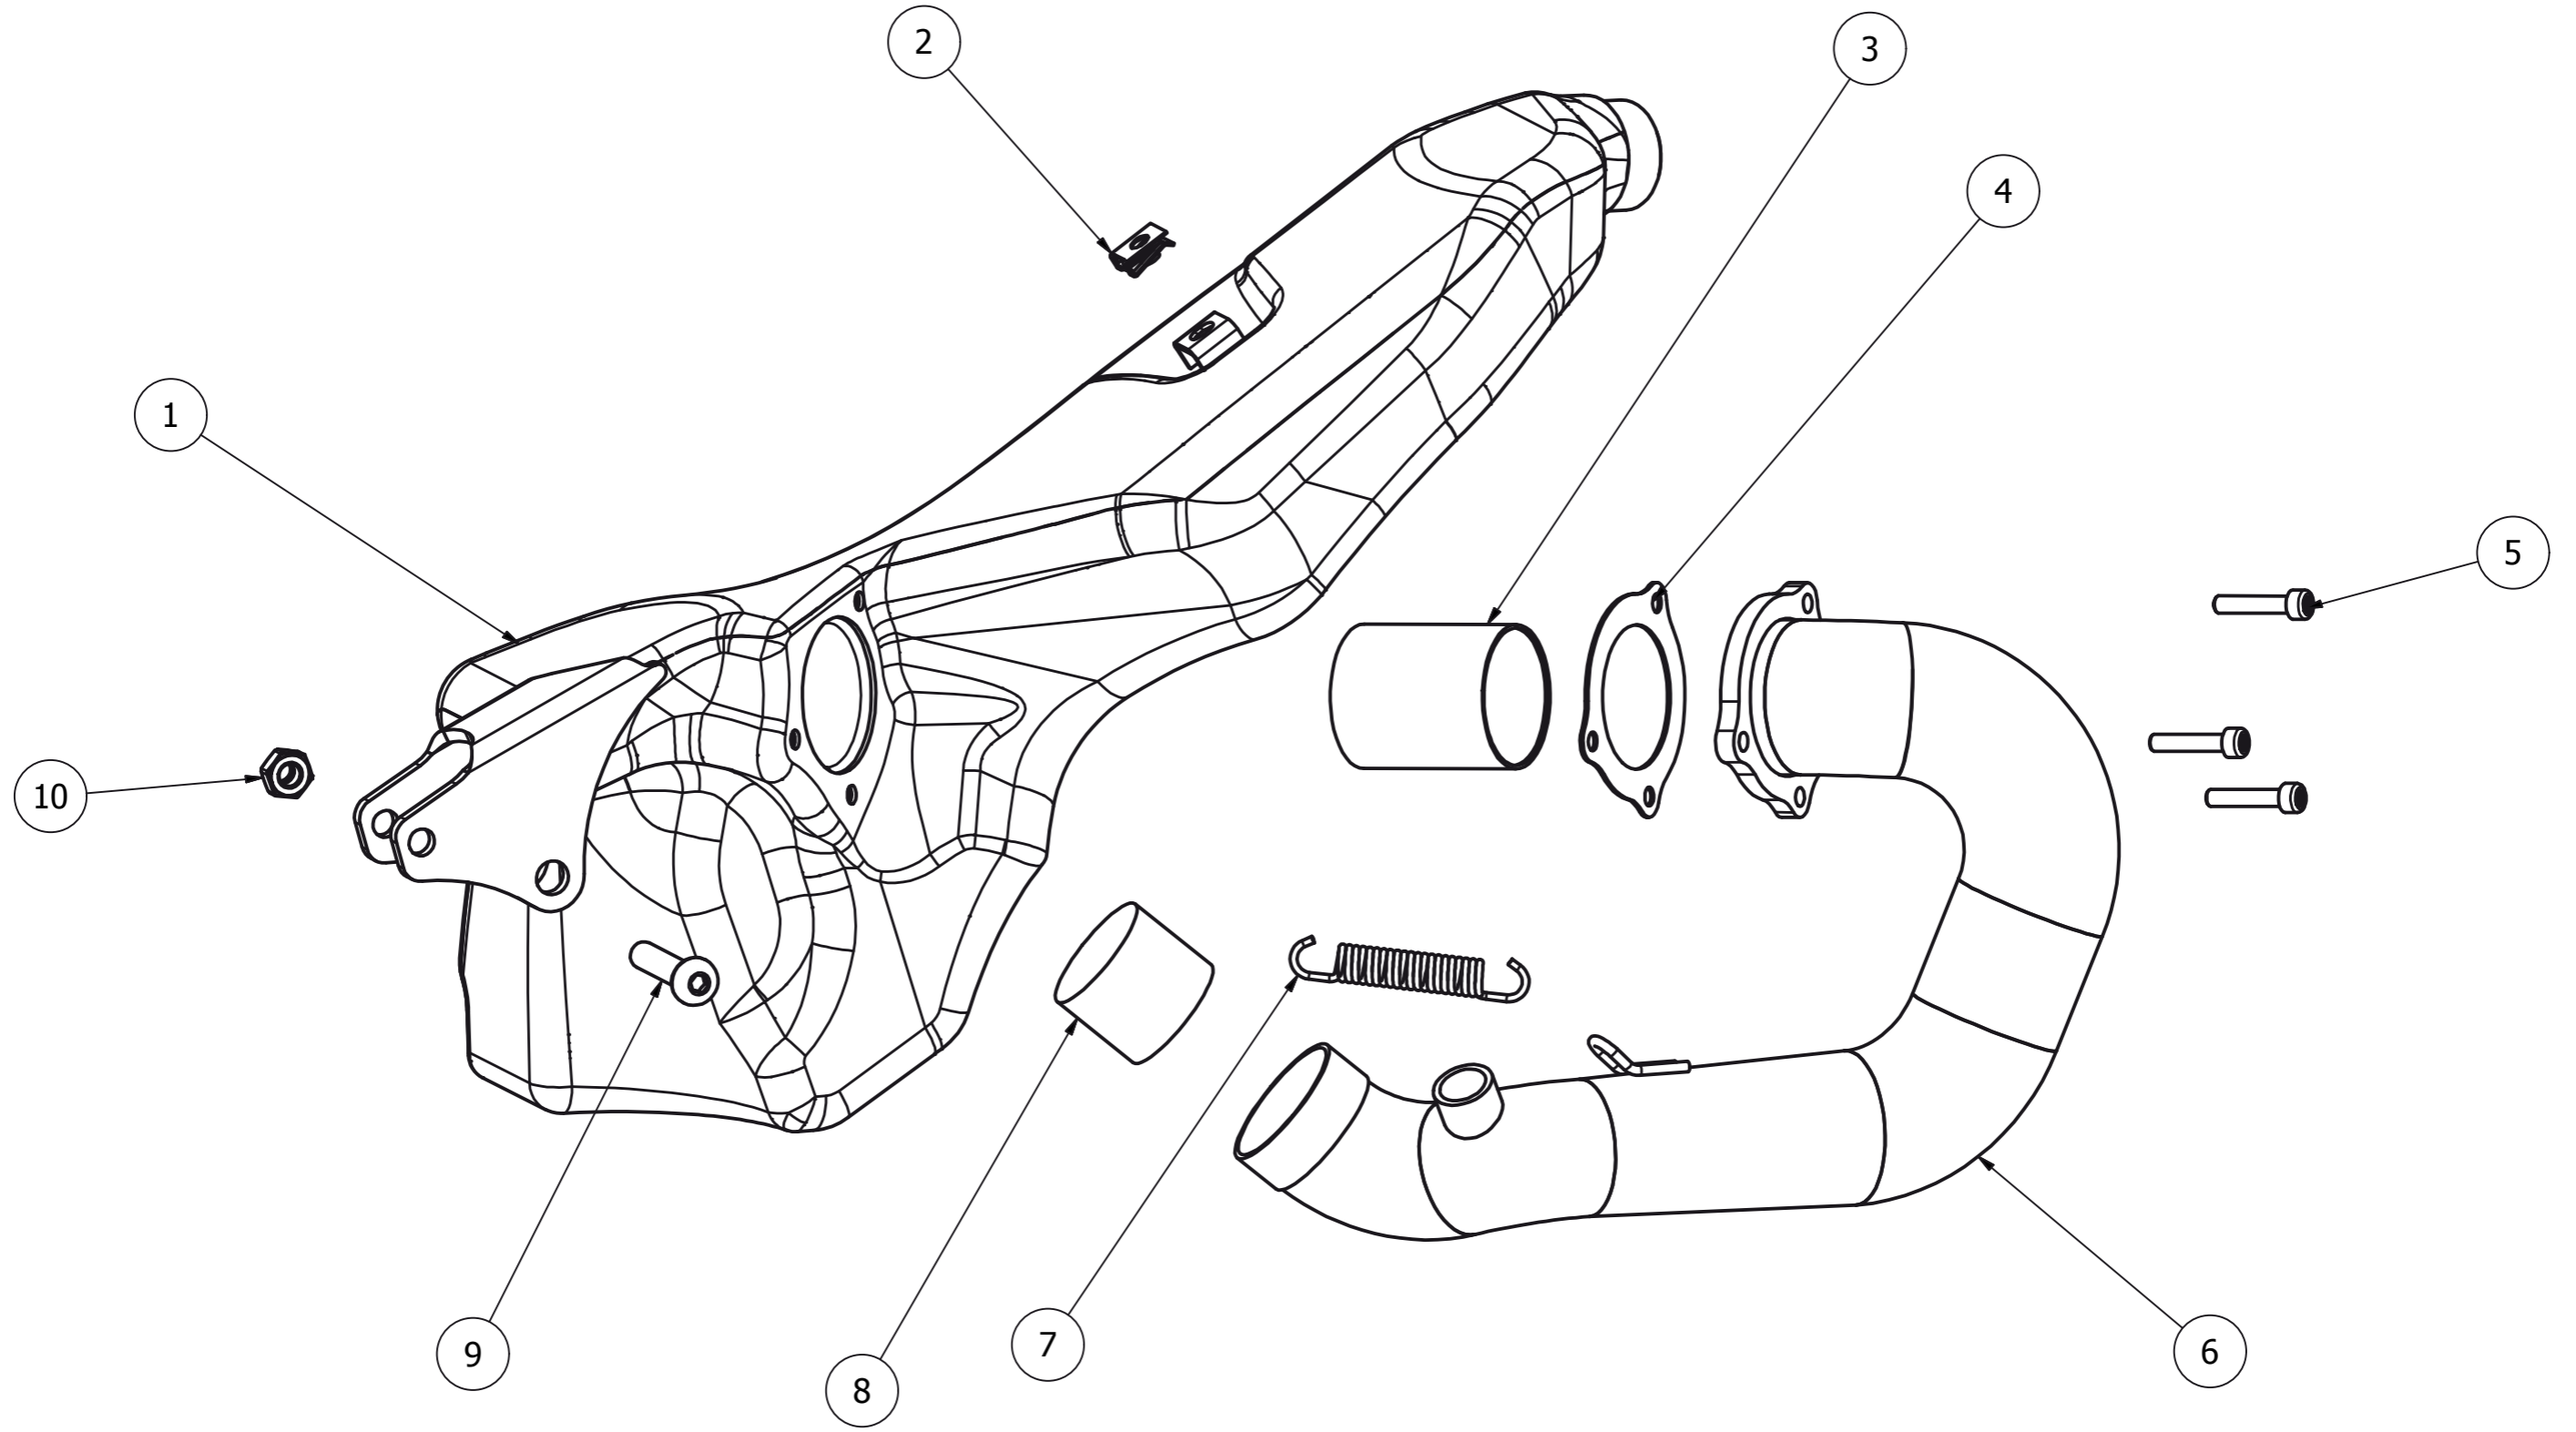

<i>REF</i>	<i>CODE</i>	<i>NAME</i>	<i>QUANTITY</i>
<i>1</i>	<i>9650010211</i>	<i>EXHAUST ASSEMBLY</i>	<i>1</i>
<i>2</i>	<i>0508LA</i>	<i>NUT CLIP M5</i>	<i>1</i>
<i>3</i>	<i>9671010512</i>	<i>CATALYTIC CONVERTOR 42.5</i>	<i>1</i>
<i>4</i>	<i>9510010211</i>	<i>BEND EXHAUST GASKET</i>	<i>1</i>
<i>5</i>	<i>052008AA</i>	<i>M5x20 SCREW</i>	<i>3</i>
<i>6</i>	<i>9610010211</i>	<i>HEADER PIPE</i>	<i>1</i>
<i>7</i>	<i>9620010211</i>	<i>HEADER PIPE SPRING</i>	<i>1</i>
<i>8</i>	<i>9675010512</i>	<i>CATALYTIC CONVERTOR 32.25</i>	<i>1</i>
<i>9</i>	<i>084012AA</i>	<i>TORX M8x40</i>	<i>1</i>
<i>10</i>	<i>0812KG</i>	<i>M8 NUT</i>	<i>1</i>