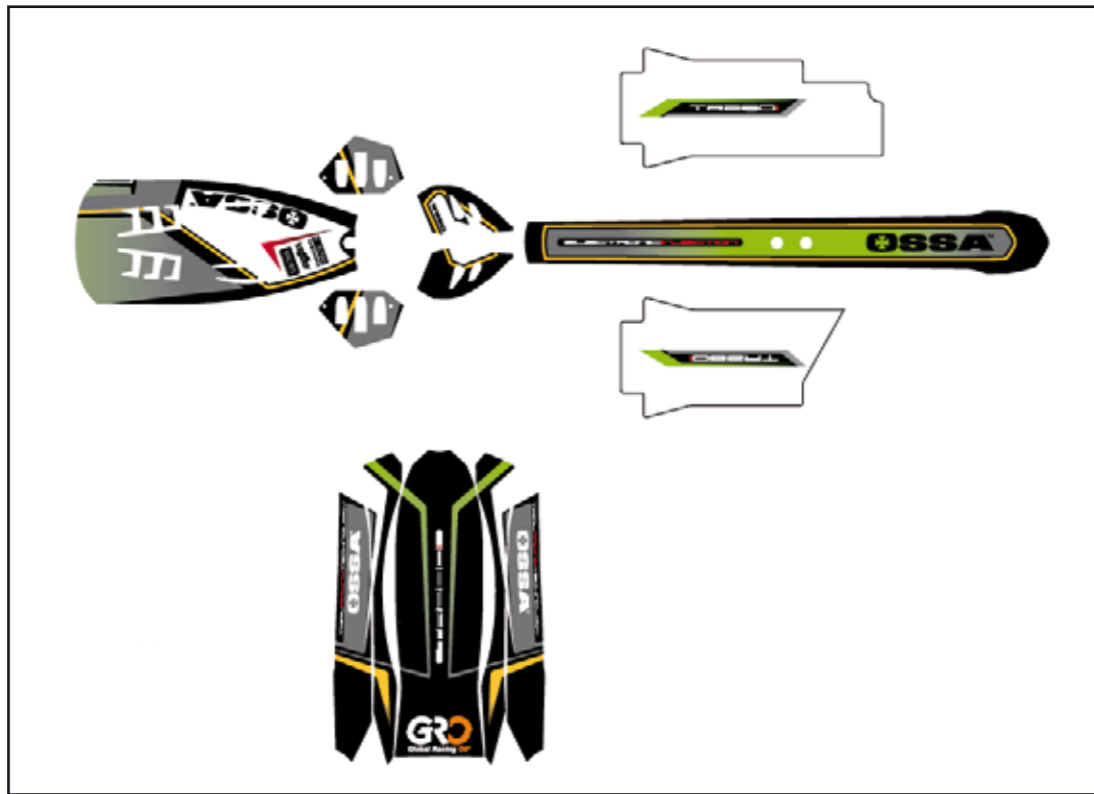

110050213 FRONT PART DECALS TR280i 2013