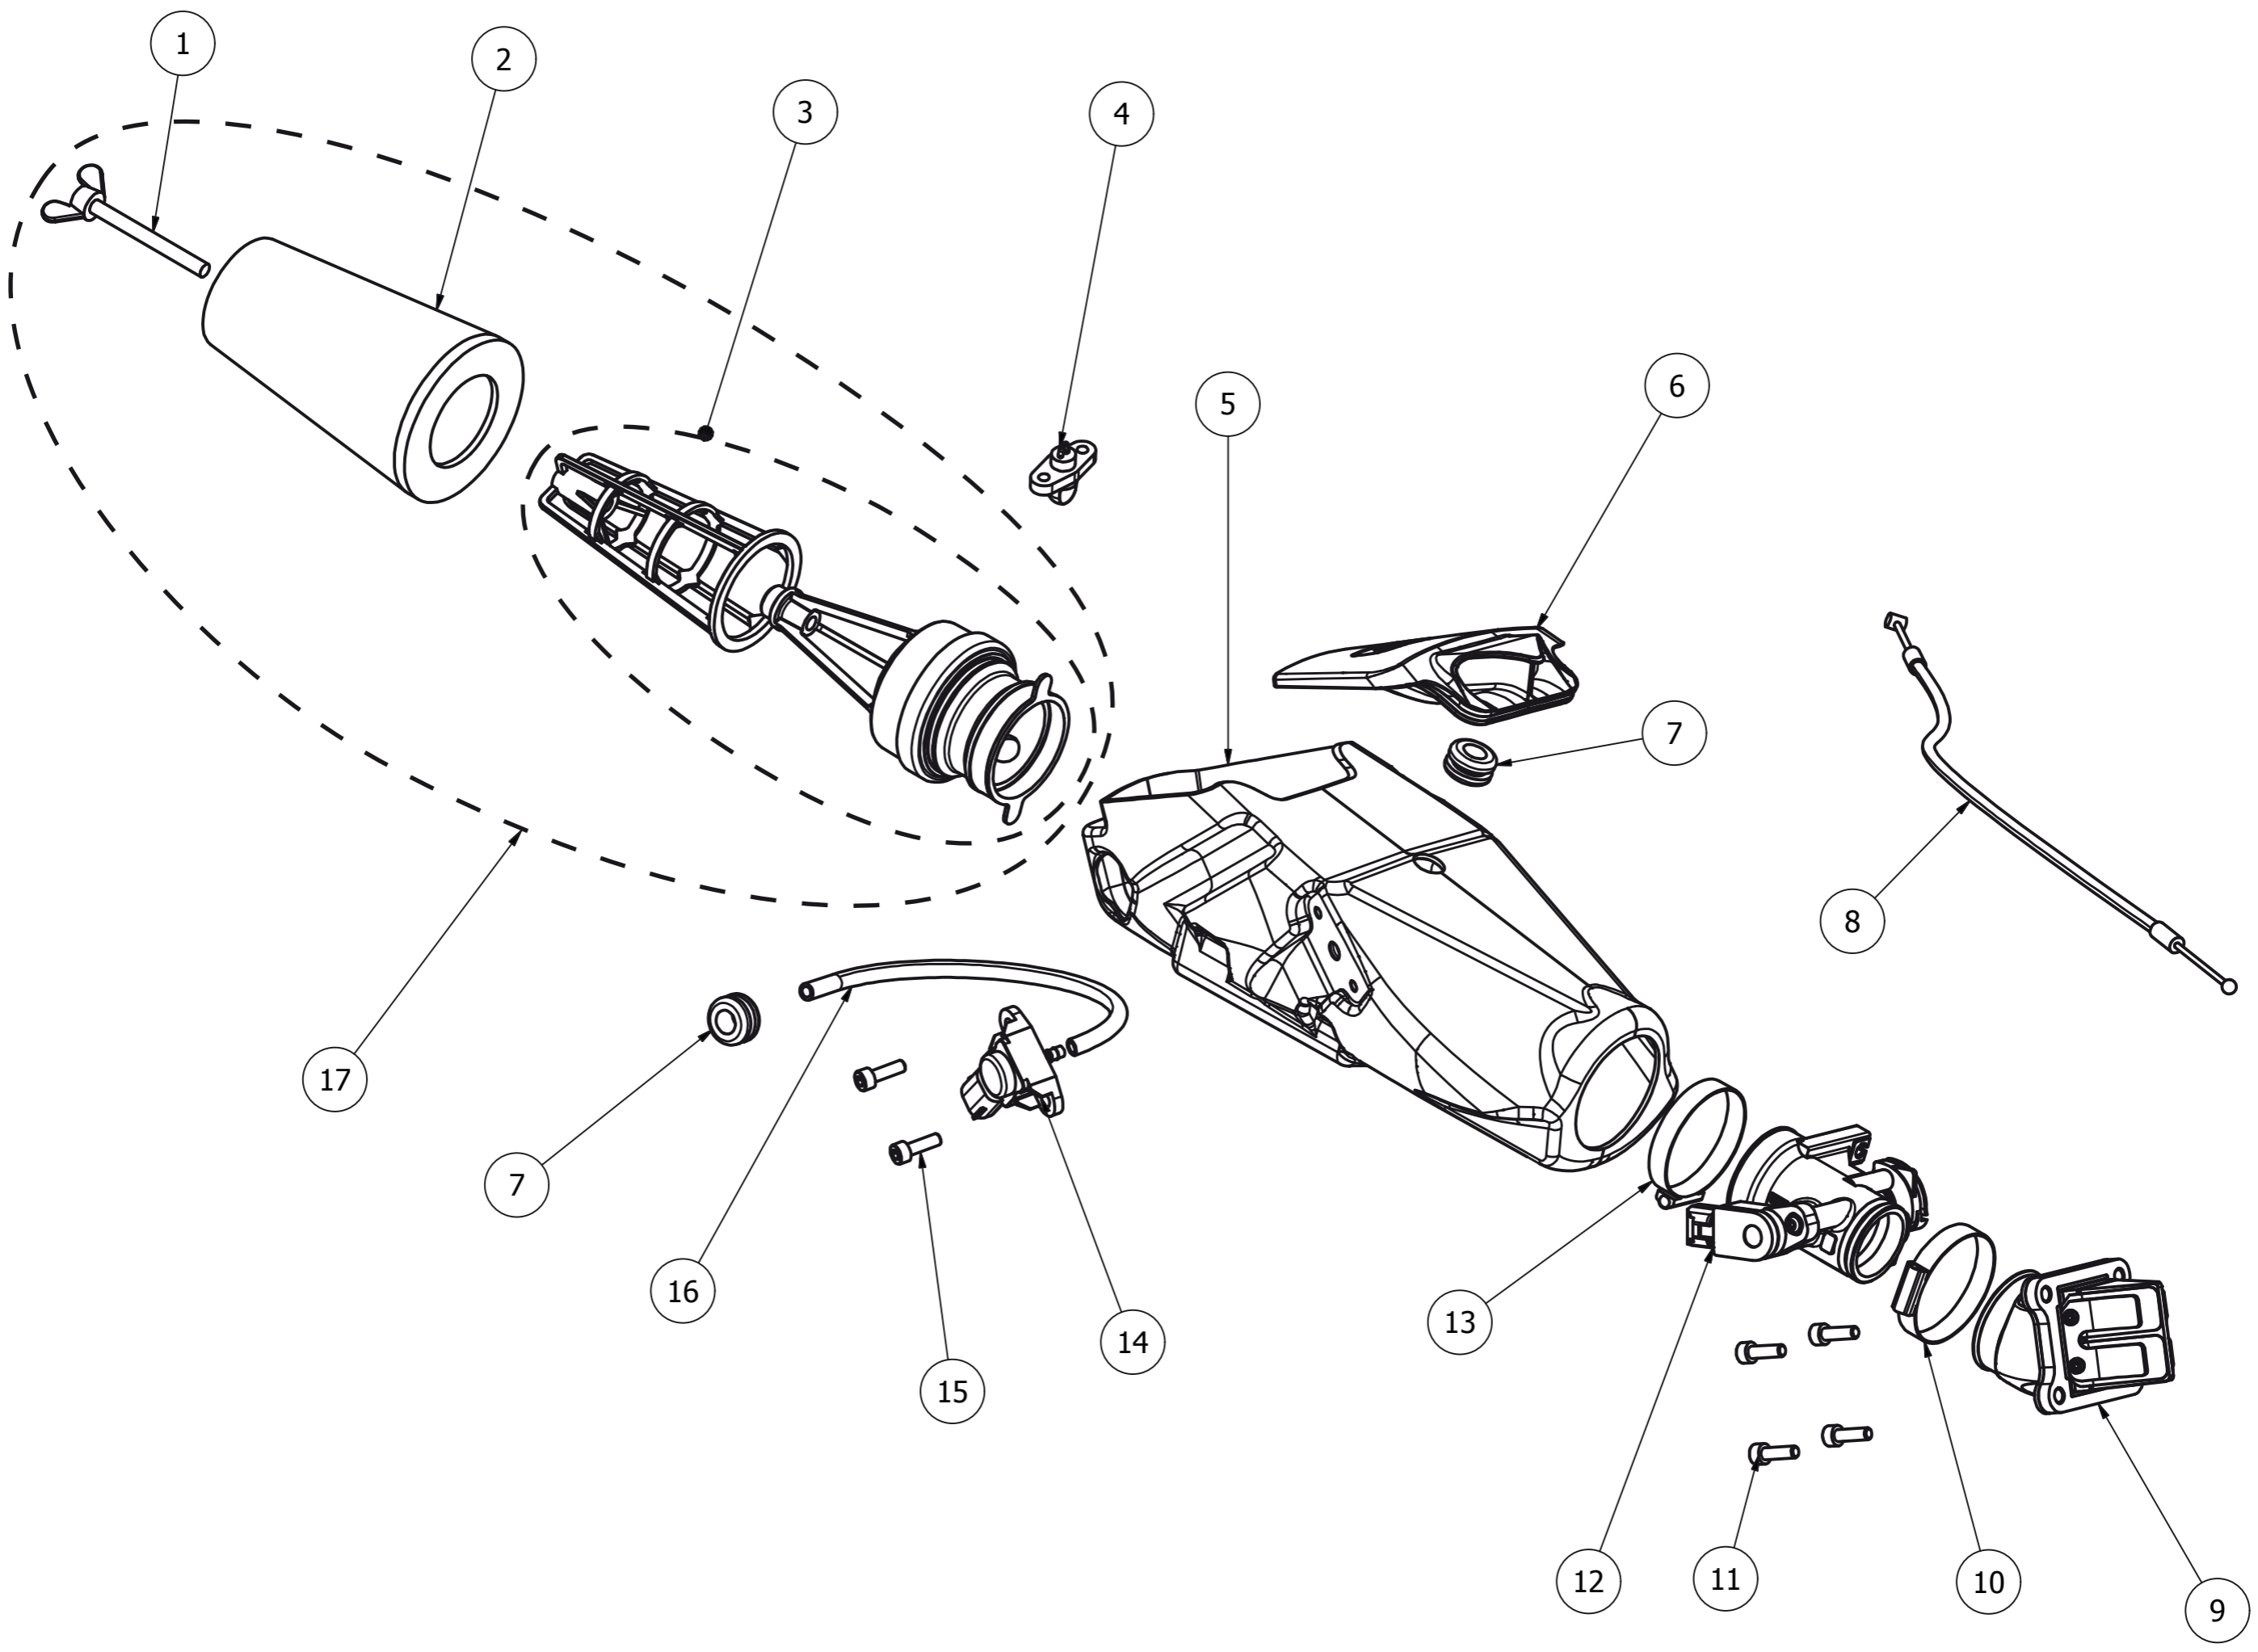

<i>REF</i>	<i>CODE</i>	<i>NAME</i>	<i>QUANTITY</i>
1	9340010213	AIR FILTER SCREW	1
2	9350010213	AIR FILTER FOAM	1
3	9330010213	AIR FILTER HOUSING	1
4	9250030211	AIR TEMPERATURE SENSOR	1
5	5000040211	AIRBOX	1
6	5020040211	AIR FILTER MANIFOLD	1
7	9410020211	RADIATOR SILENTBLOCK	2
8	9050010211	THROTTLE CABLE	1
9	9100020211	REED BLOCK ASSY	1
10	304509VA	CLAMP	1
11	051608DA	SCREW	4
12	9000010211	THROTTLE BODY ASSY	1
13	325009VA	CLAMP	1
14	9260030211	AIR PRESSURE SENSOR	1
15	051400FA	TORX. 40X14	2
16	9420010211	PRESSURE SENSOR INTAKE HOSE	1
17	9300010213	AIR FILTER 2013 KIT	1