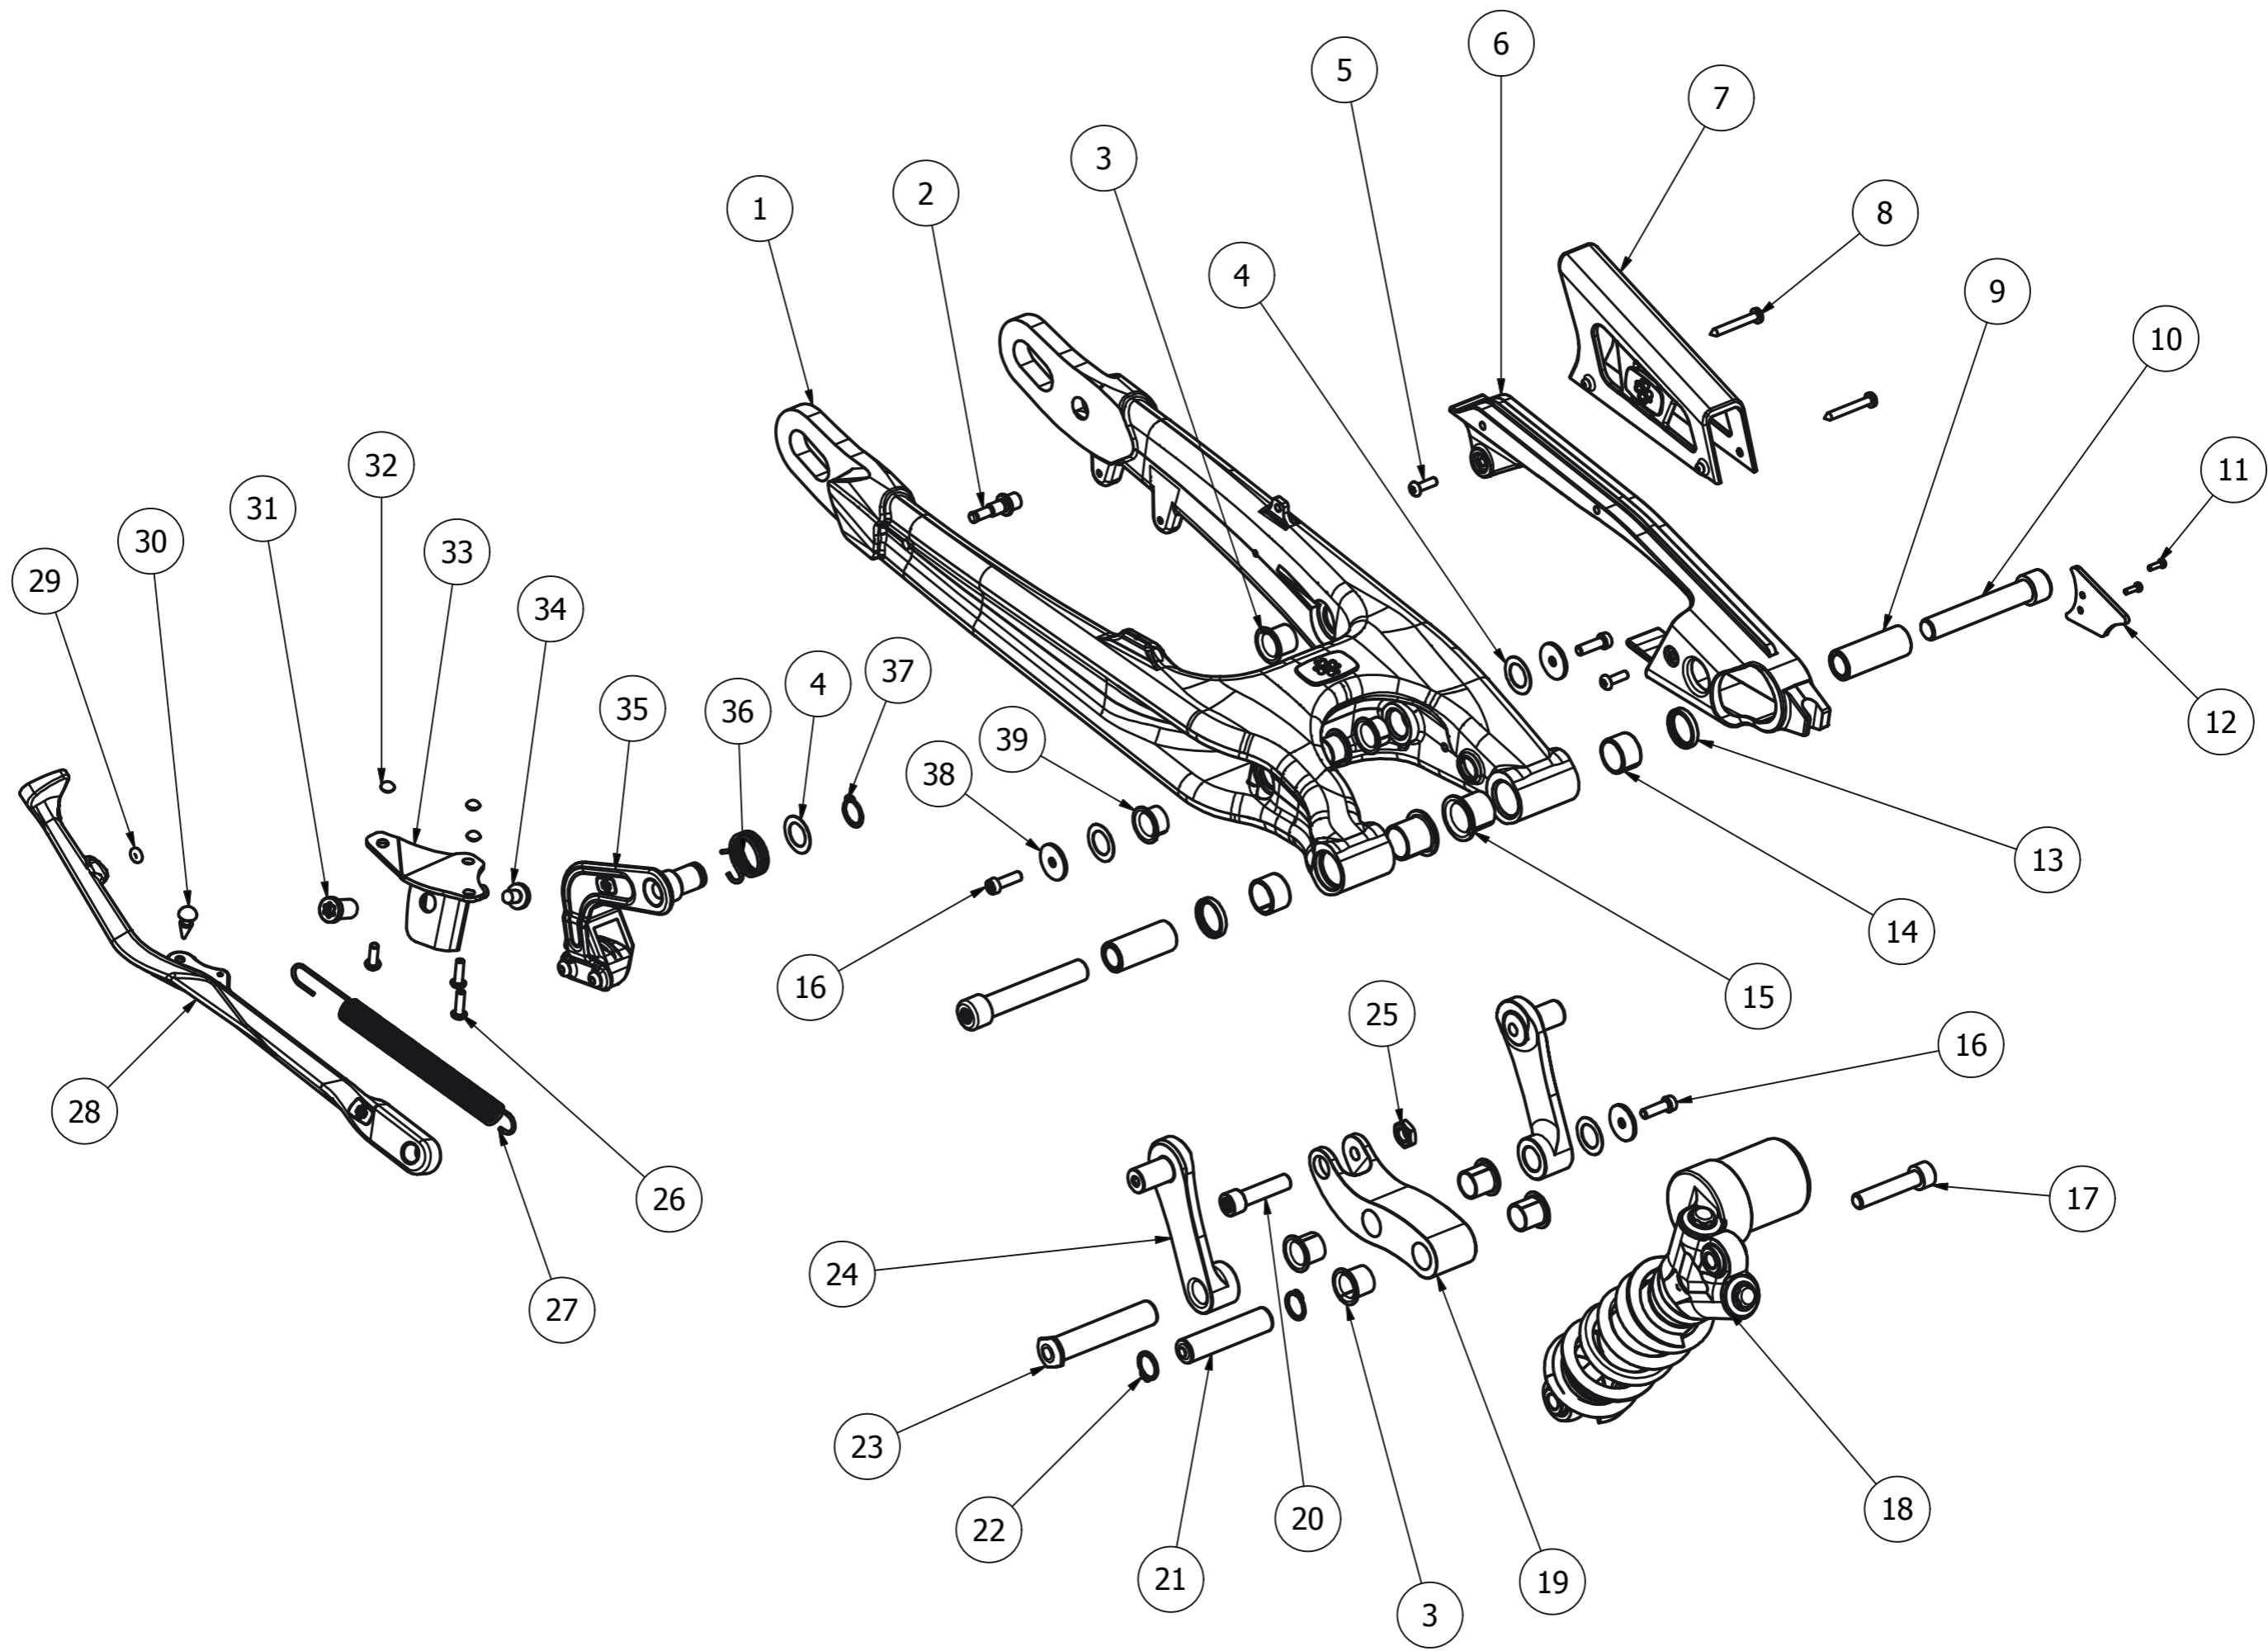

<i>REF</i>	<i>CODE</i>	<i>NAME</i>	<i>QUANTITY</i>
1	4000010212	SWING ARM	1
2	7750010211	REAR BRAKE CALIPER SCREW	1
3	1618170B	FRICITION BEARING	5
4	162505NI	WASHER	3
5	051208BB	TORX M5X12	2
6	9030040211	CHAIN GUIDE	1
7	9025040211	CHAIN PROTECTOR	1
8	043800FB	TAPPING SCREW	2
9	4120010211	SWING ARM SHAFT BUSH	2
10	148015DA	SWING ARM SHAFT SPECIAL SCREW	2
11	030900FB	TORX ST 3,9X9,5	2
12	9035040211	CHAIN PROTECTION PLATE	1
13	202604SH	SEALING	2
14	202321.50B	FRICITION BEARING	2
15	2023150A	FRICITION BEARING	2
16	062010AA	TORX M6X20	3
17	105012AA	SCREW	1
18	3000010211	REAR SHOCK ABSORBER OHLINS	1
19	3300010211	ROCKER ARM	1
20	104012HA	SHOCK ABSORBER LOWER SCREW	1
21	3230010211	ROCKER ARM - FRAME SHAFT	1
22	160000WF	SEEGER	2
23	3220010211	ROCKER ARM SHAFT	1
24	3200010211	LINKER ASSY	2
25	1012KG	NUT M10	1
26	051608BB	TORX M5x16	3
27	1530010211	SIDE STAND SPRING	1
28	1525010211	SIDE STAND TR280i	1
29	060400TA	O-RING 6x4	1
30	1550010211	SIDE STAND STOP BLOCK	1
31	1540010211	SIDE STAND BUSH GUIDE	1
32	0511XB	THREADED RIVET M5	3
33	1520010211	SIDE STAND SUPPORT	1
34	081012BA	SCREW M8x10	1
35	4450010211	CHAIN TENSOR SET	1
36	4460010211	CHAIN TENSOR SPRING	1
37	160000WD	SEEGER	1
38	062402NA	WASHER	3
39	1618120B	FRICITION BEARING	4