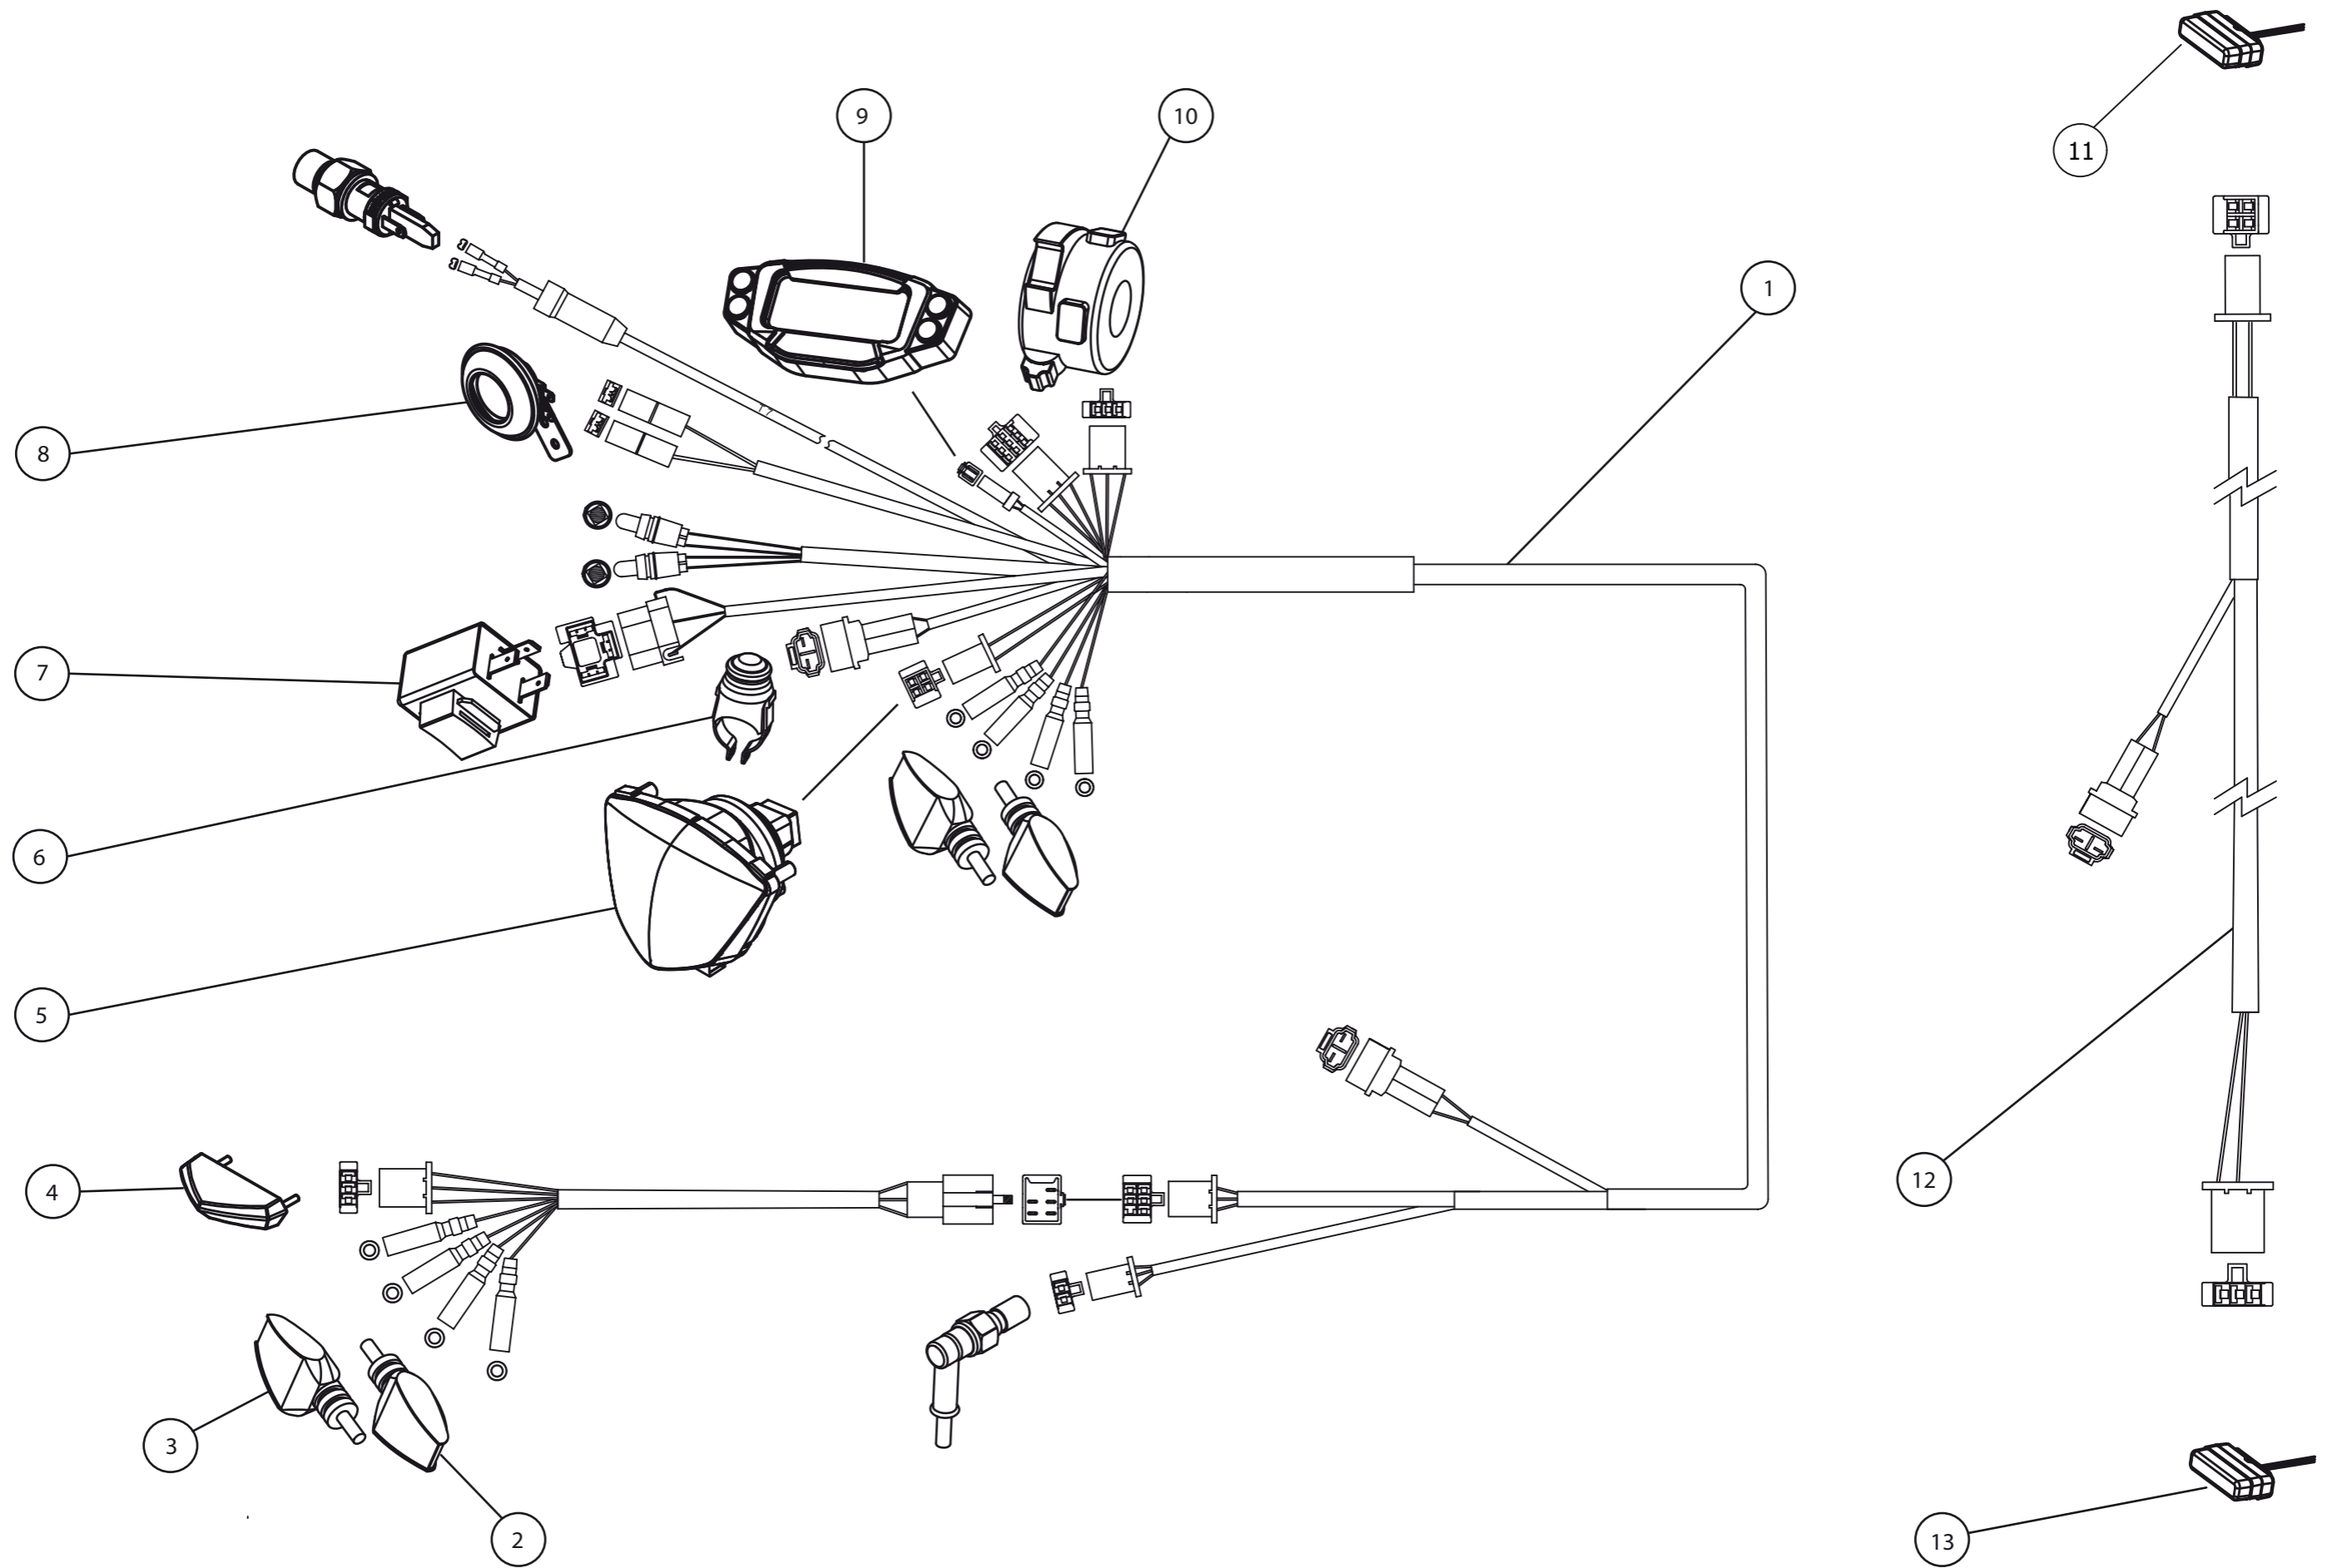

<i>REF</i>	<i>CODE</i>	<i>NAME</i>	<i>QUANTITY</i>
1	1200030211	LIGHTING HARNESS TR280i HOMOLOGATED	1
2	2300030211	TURN LIGHT FRONT-R/REAR-L	2
3	2350030211	TURN LIGHT FRONT-L/REAR-R	2
4	3100030212	TAIL LIGHT	1
5	2100030211	HEADLIGHT TR280i	1
6	8110030211	ENGINE STOP SWITCH	1
7	2360030211	TURN SIGNAL MAIN RELAY	1
8	6200030211	HORN	1
9	6000030211	TRAILTECH MULTIFUNCTION	1
10	2400030211	LIGHT HORN SWITCH	1
11	2101030211	RACING LED HEADLIGHT	1
12	1201030211	RACING LIGHT HARNESS	1
13	2102030211	RACING REAR LED	1