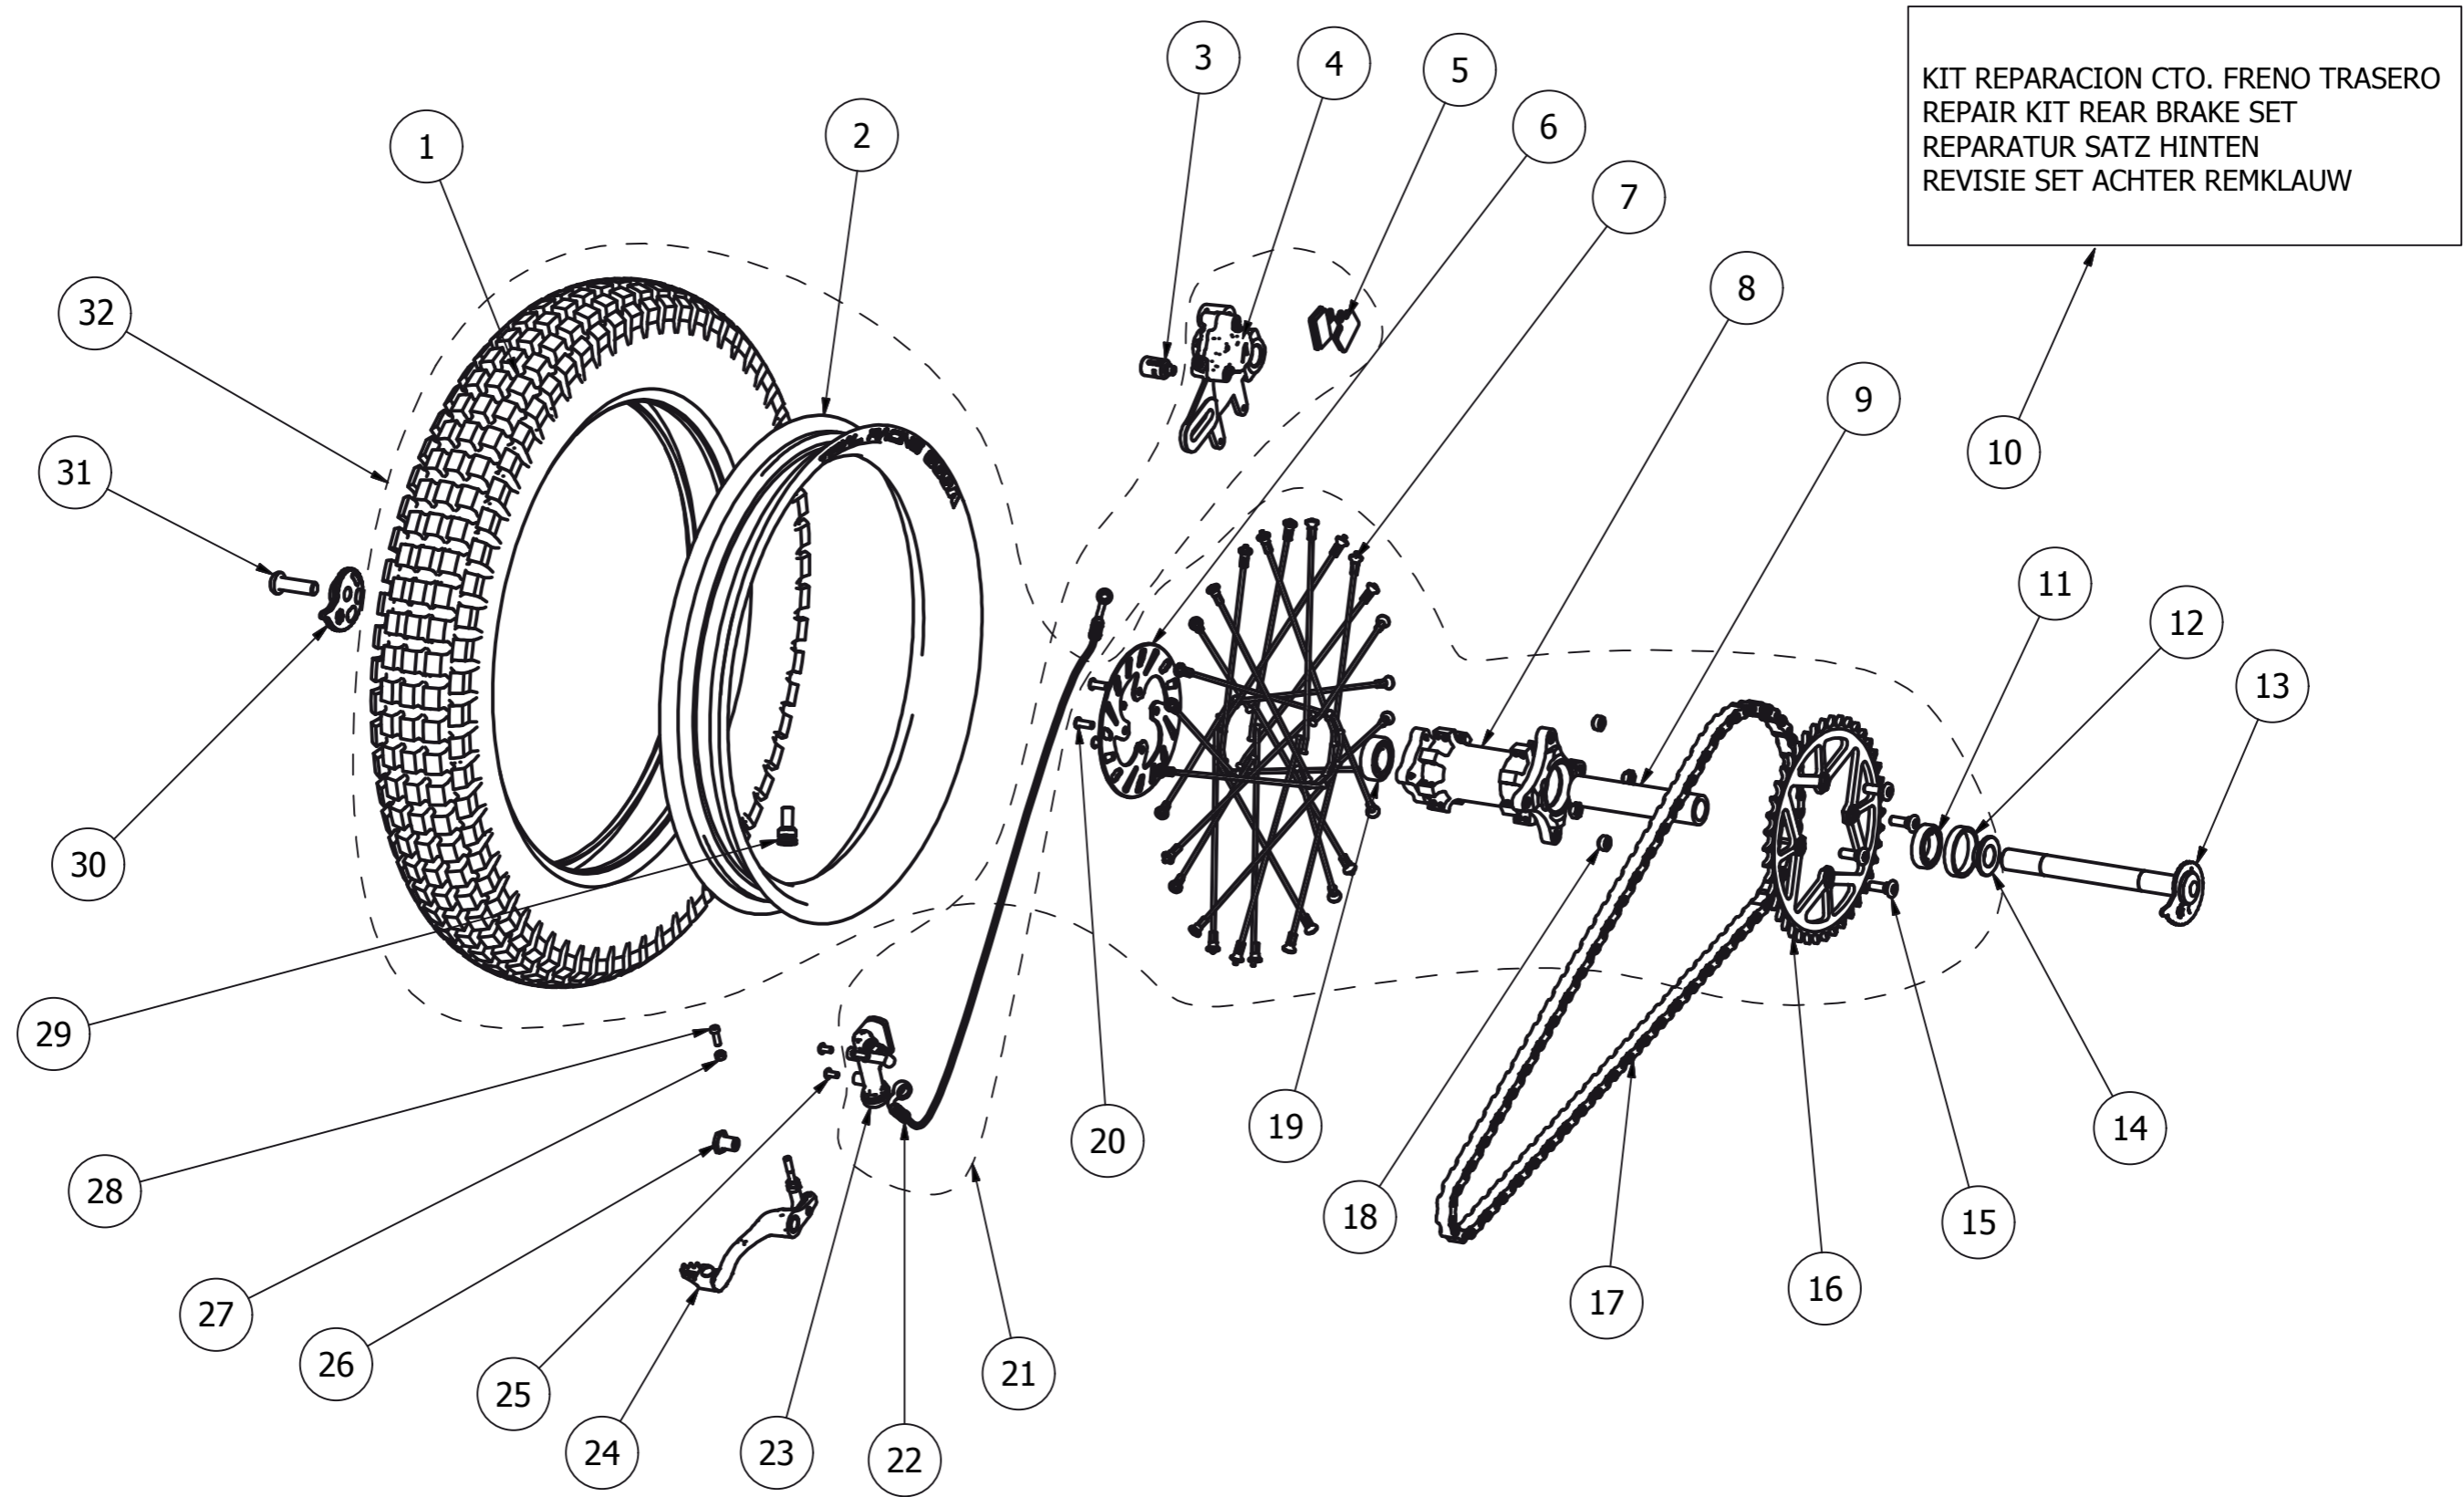

<i>REF</i>	<i>CODE</i>	<i>NAME</i>	<i>QUANTITY</i>
1	6600010211	REAR TYRE	1
2	6110010212	REAR RIM	1
3	1700010211	LOCK SET	1
4	7700010211	REAR BRAKE CALIPER	1
5	7900010211	REAR BRAKE PADS	1
6	6400010211	REAR BRAKE DISK	1
7	6310010212	REAR WHEEL SPOKES SET, BLACK	28
8	6210010212	REAR HUB	1
9	6042010211	REAR WHEEL SPACER	1
10	7999010211	REPAIR KIT REAR BRAKE SET	1
11	254209PA	BEARING	1
12	6050010211	REAR WHEEL HUB BUSHING	1
13	6020010211	REAR WHEEL SHAFT ASSEMBLY	1
14	6040010212	REAR WHEEL SPACER	1
15	082412HA	SCREW M8x24	4
16	6500010211	SPROKET Z42	1
17	4400010211	CHAIN SET	1
18	0812KK	M8 NUT	4
19	204012PA	BEARING	1
20	061610AB	DISC BRAKE SCREWS	4
21	7500010211	REAR BRAKE SET	1
22	7800010211	REAR BRAKE LINE	1
23	7600010211	REAR BRAKE MASTER CYLINDER	1
24	7820010211	REAR BRAKE PEDAL	1
25	051208AA	TORX M5x12	2
26	7830010211	REAR BRAKE PEDAL BUSHING	1
27	0508KA	M5 NUT	1
28	051608AA	TORX M5x16	1
29	5625010211	TUBELESS VALVE	1
30	6030010211	REAR WHEEL TENSOR PLATE	1
31	124012BA	SCREW M12x40	1
32	6000010212	REAR WHEEL SET	1