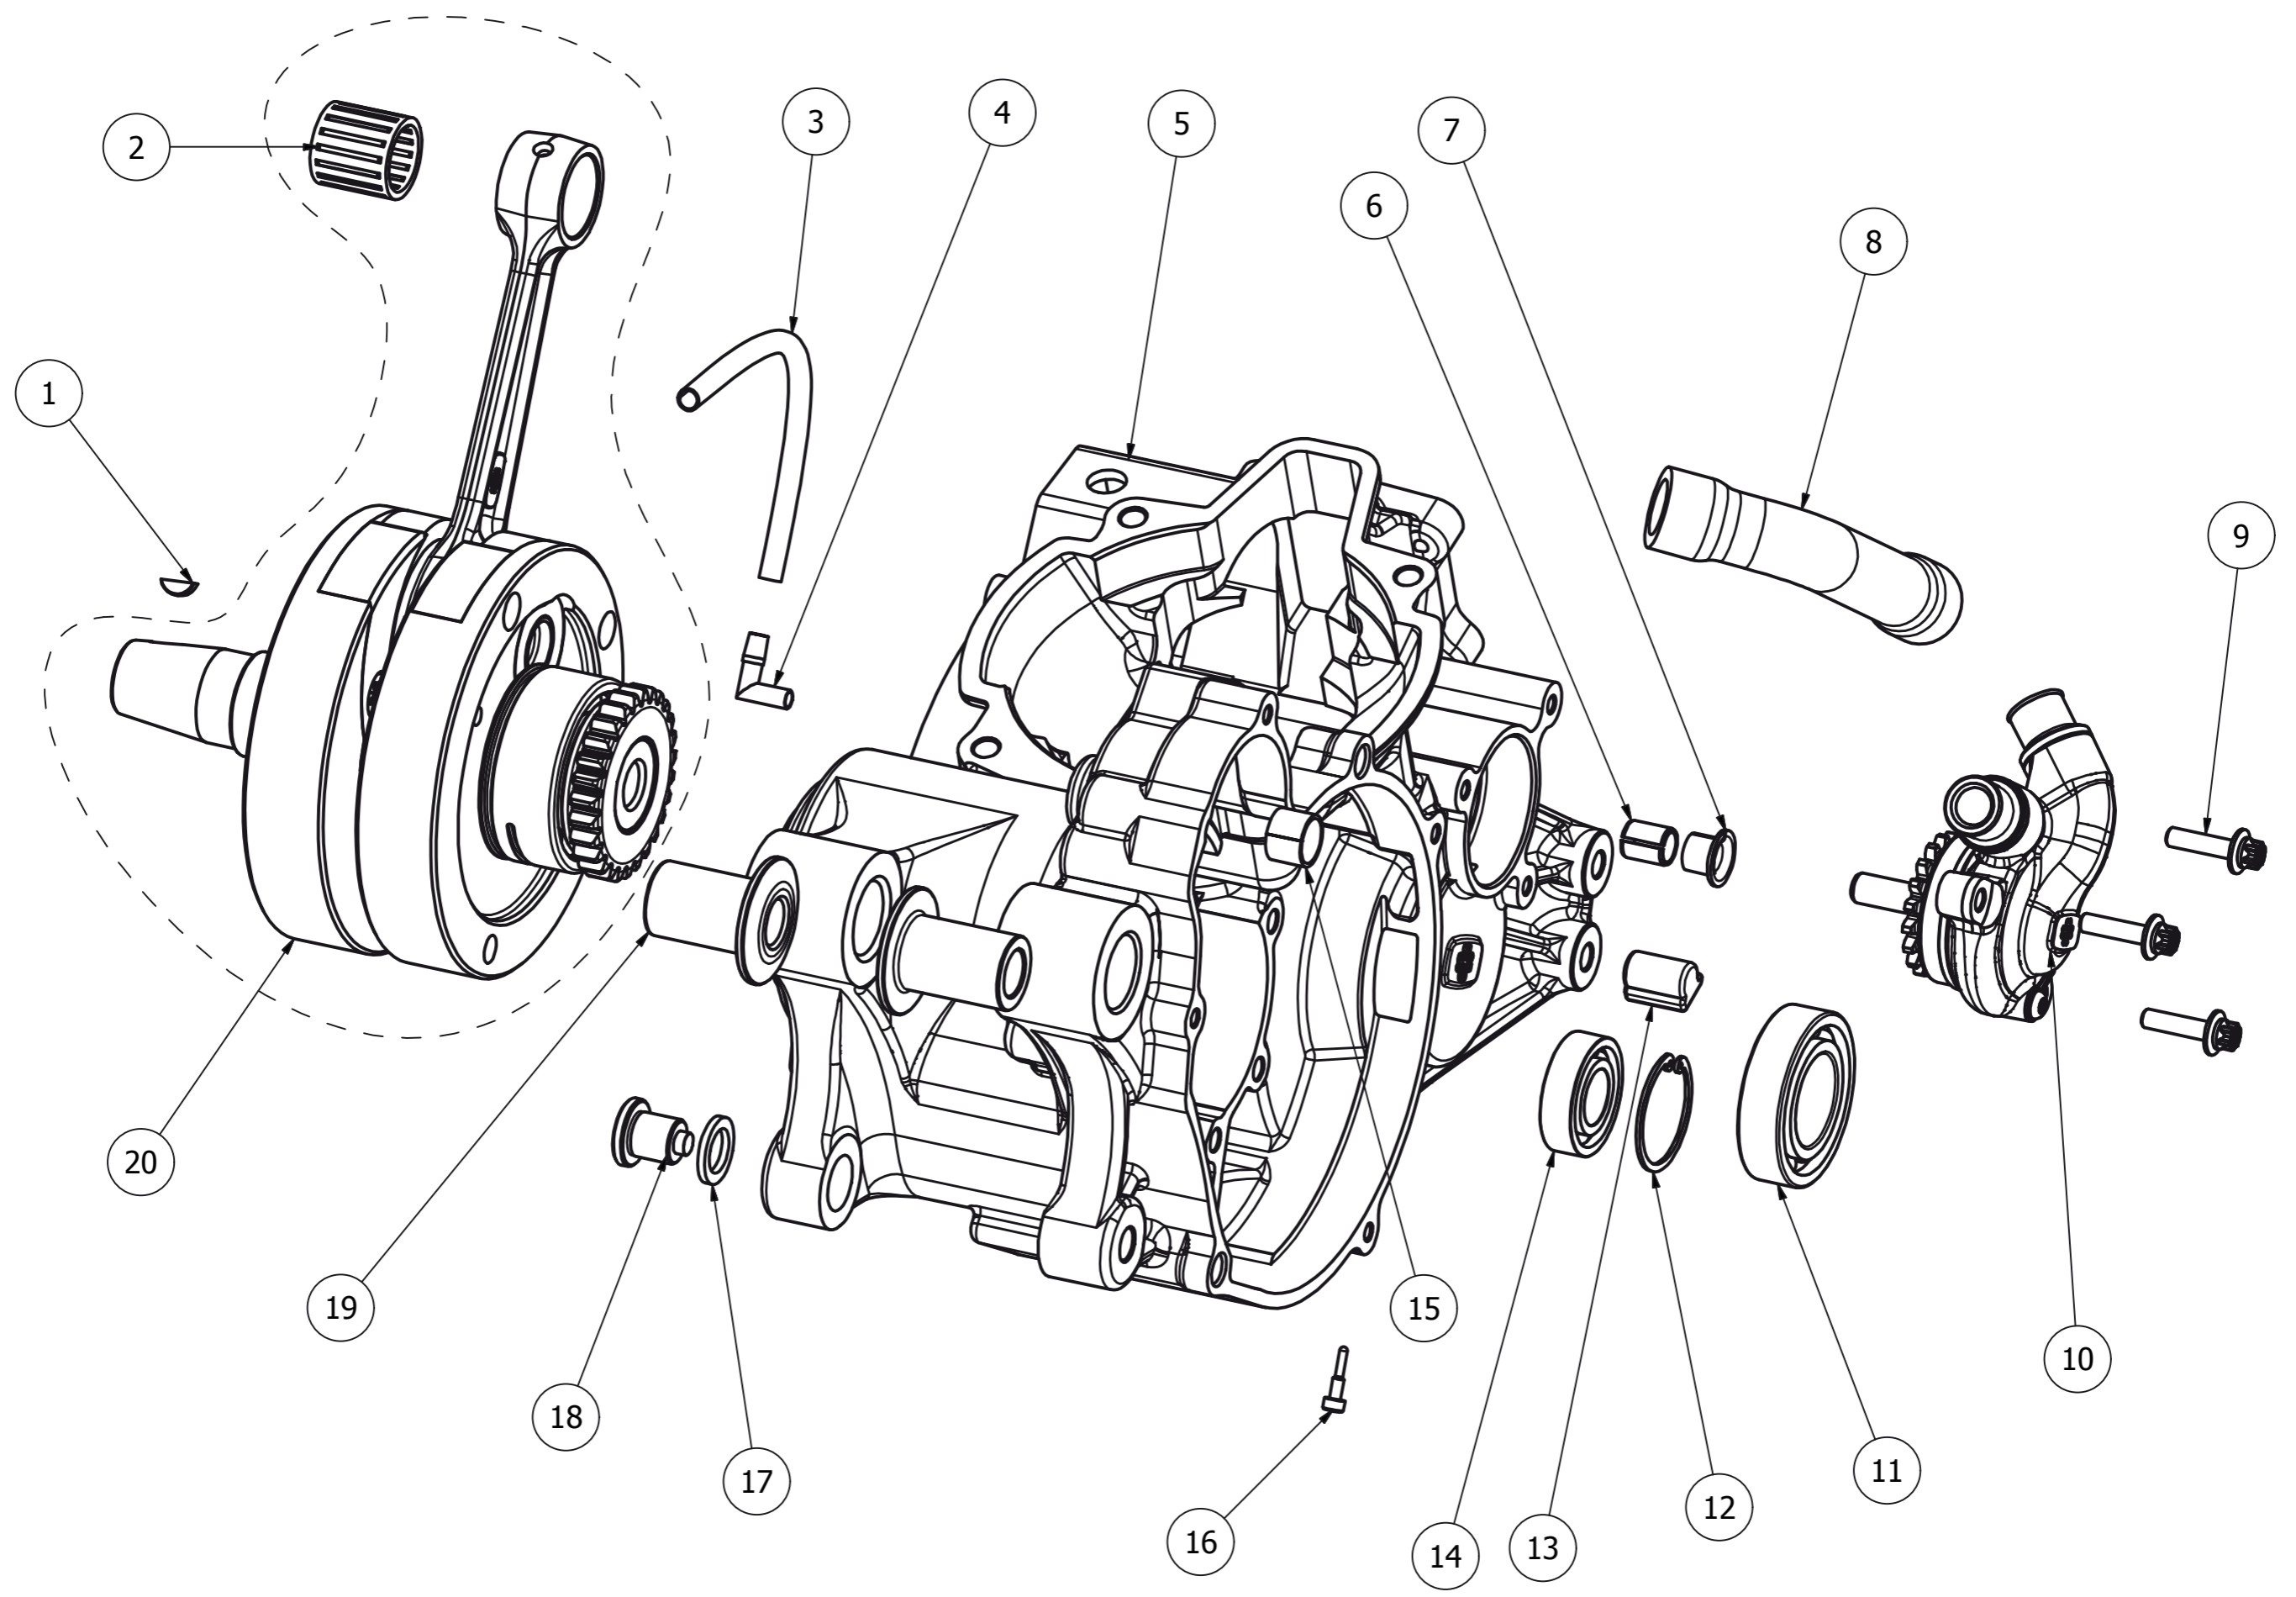

<i>REF</i>	<i>CODE</i>	<i>NAME</i>	<i>QUANTITY</i>
1	3300020211	WOODRUFF KEY 10x3,7x3	1
2	182222QA	NEEDLE BEARING	1
3	9415010211	CRANKCASE BREATHER HOSE	1
4	1350020211	BREATHER PIPE	1
5	1000020211	CRANKCASE	1
6	0810120A	FRICTION BEARING	1
7	081009.50B	FRICTION BEARING	1
8	5710020211	CYLINDER WATER HOSE	1
9	052508AA	M5x25 SCREW	3
10	5500020211	WATER PUMP ASSY	1
11	254212PA	BEARING	1
12	320000WC	SEEGER Ø32	1
13	7160020211	KICKSTART PEDAL STOP	1
14	153209PA	BEARING	1
15	1214100A	FRICTION BEARING	1
16	3350020211	CRANKSHAFT BEARING POS. SCREW	1
17	121802NF	WASHER	1
18	1300020211	OIL DRAINING BOLT	1
19	4200010211	REAR ENGINE CENTERING BUSHING	2
20	3000020211	CRANKSHAFT	1