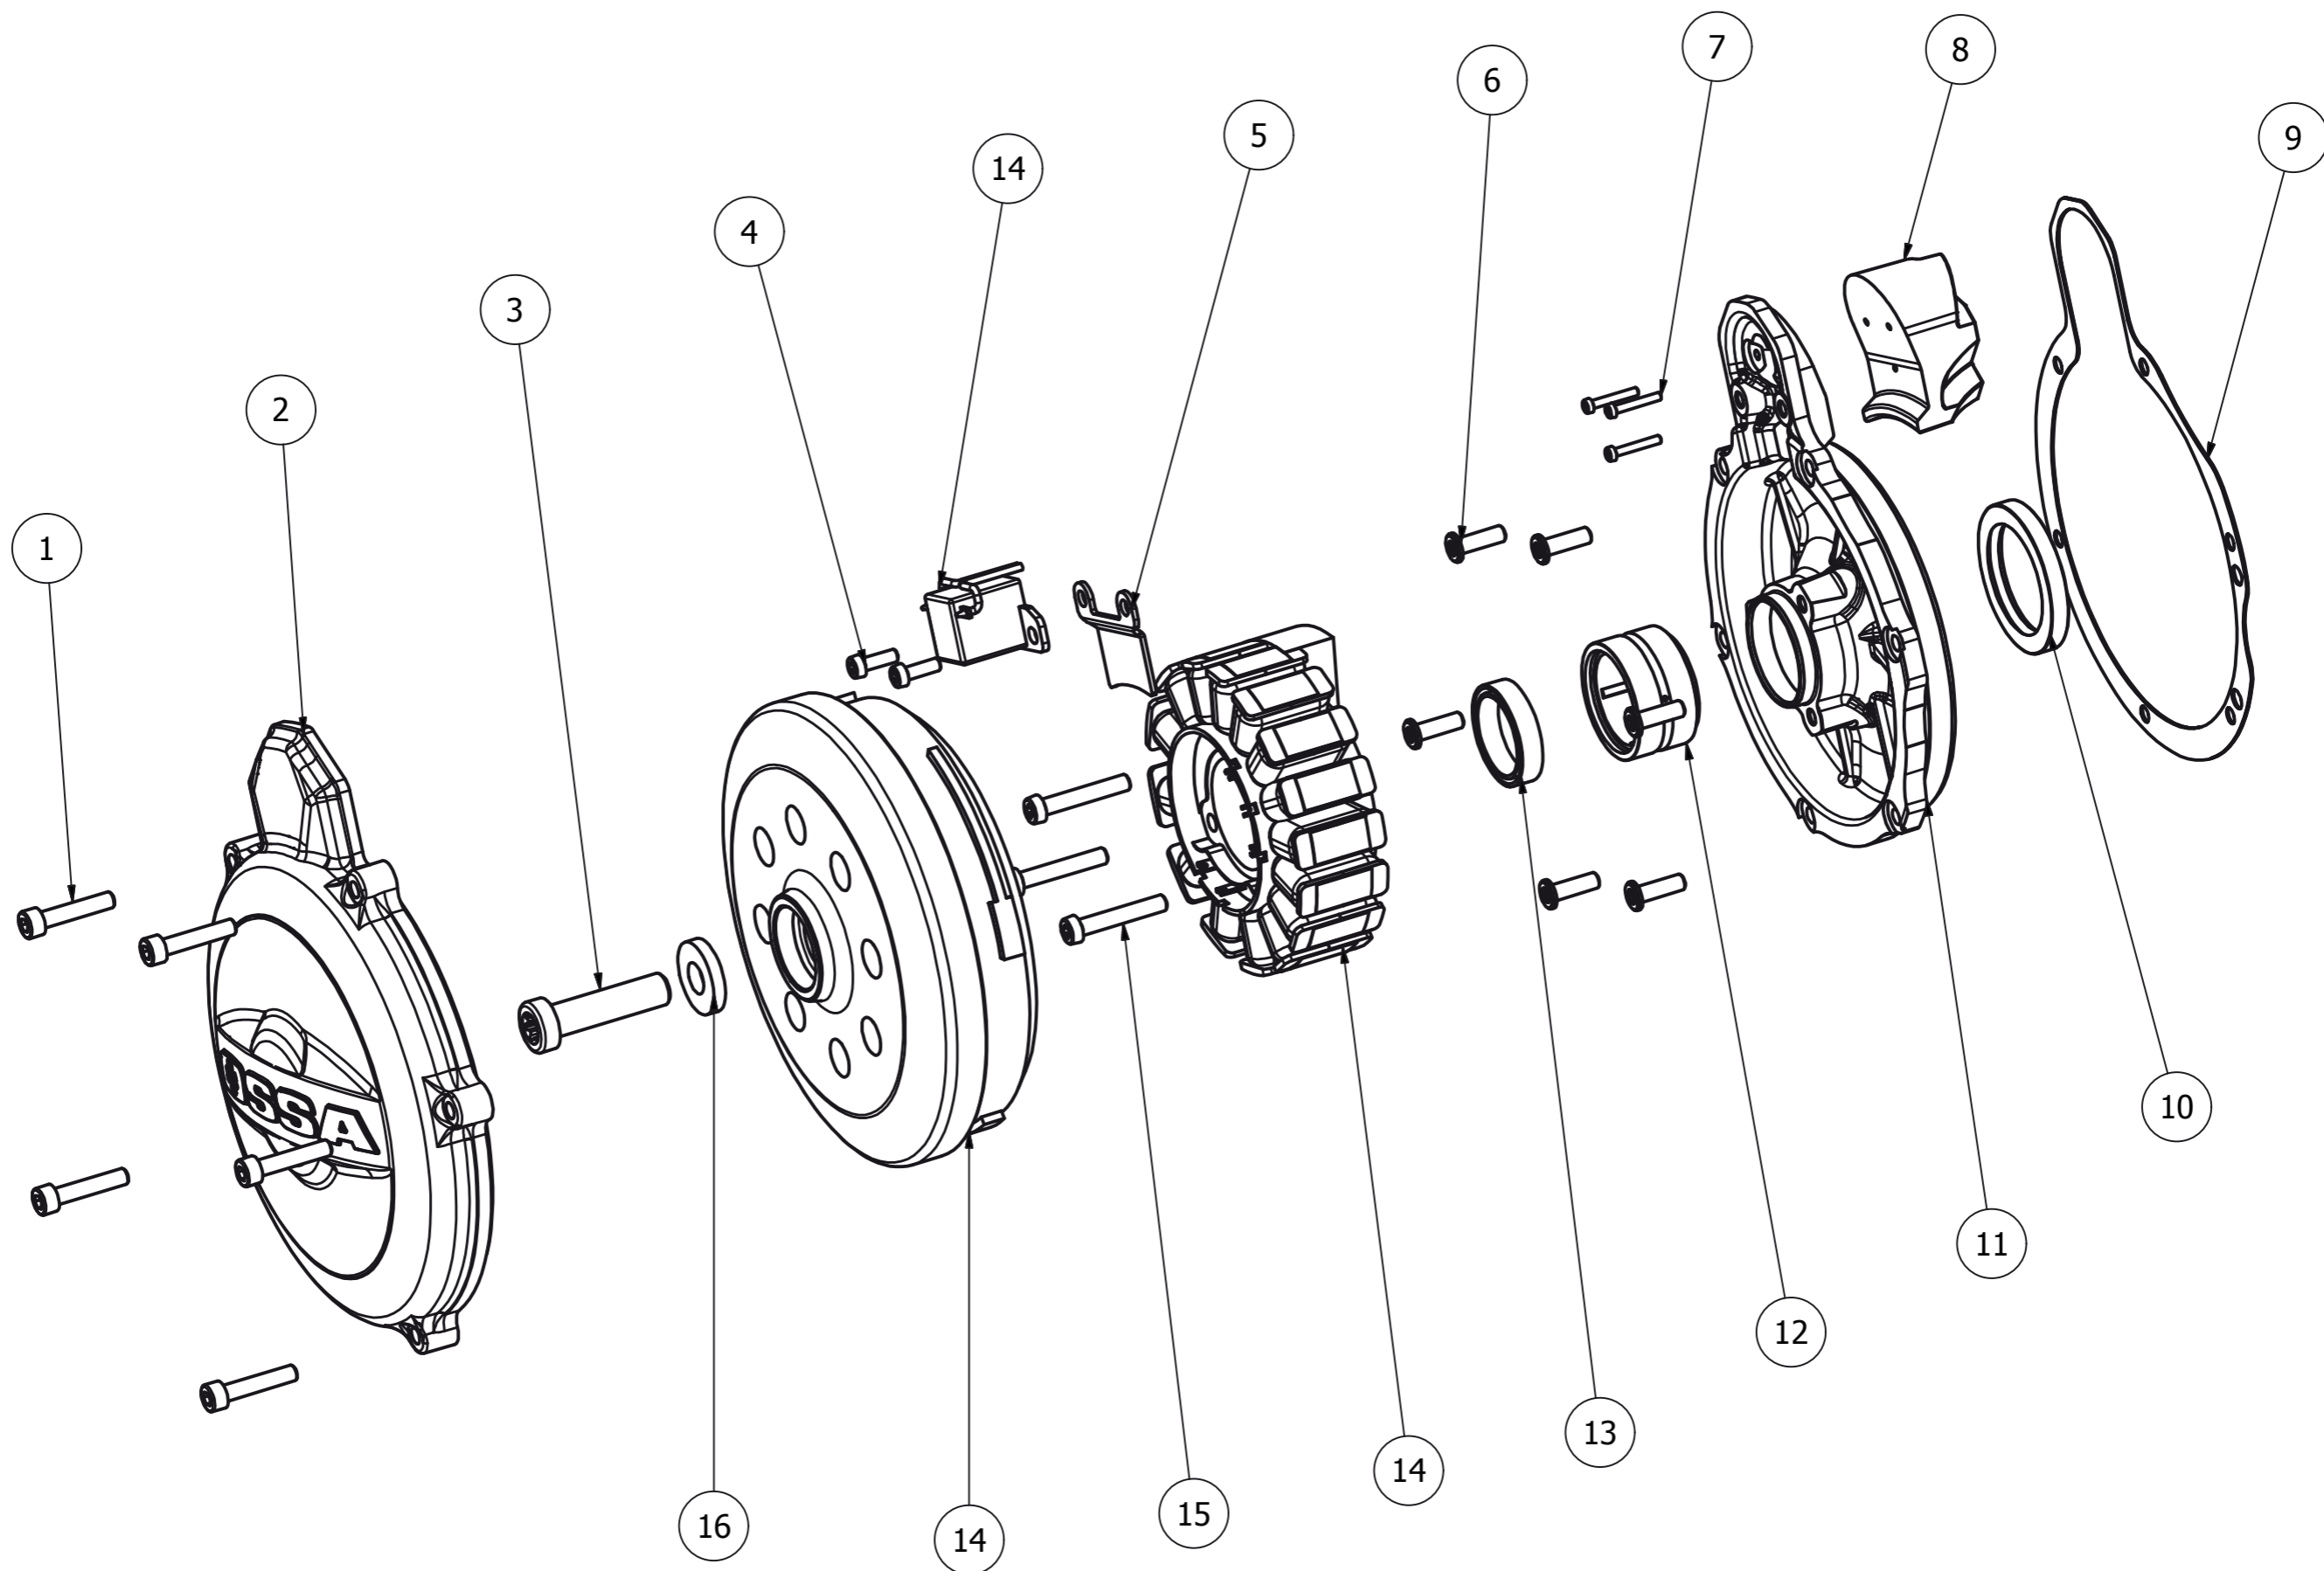

<i>REF</i>	<i>CODE</i>	<i>NAME</i>	<i>QUANTITY</i>
1	052508AA	M5x25 TORX	5
2	7300030211	IGNITION COVER	1
3	104012AB	M10x40 SCREW	1
4	051208AA	TORX M5x12 INOX	2
5	7210030211	STATOR WIRES SUPPORT PLATE	1
6	051608BB	M5x16 TORX	6
7	051608AE	M5x12 TORX	3
8	3420020211	INNER CRANKSHAFT COVER INSERT	1
9	9570020211	INNER CRANKSHAFT COVER GASKET	1
10	354706SB	SEALING	1
11	3400020213	INNER CRANKSHAFT COVER	1
12	283720QA	BEARING	1
13	253207SB	SEALING	1
14	7100030211	ACG SET	1
15	053008AF	M5X30 TORX	3
16	102540HB	WASHER 10X25X4	1