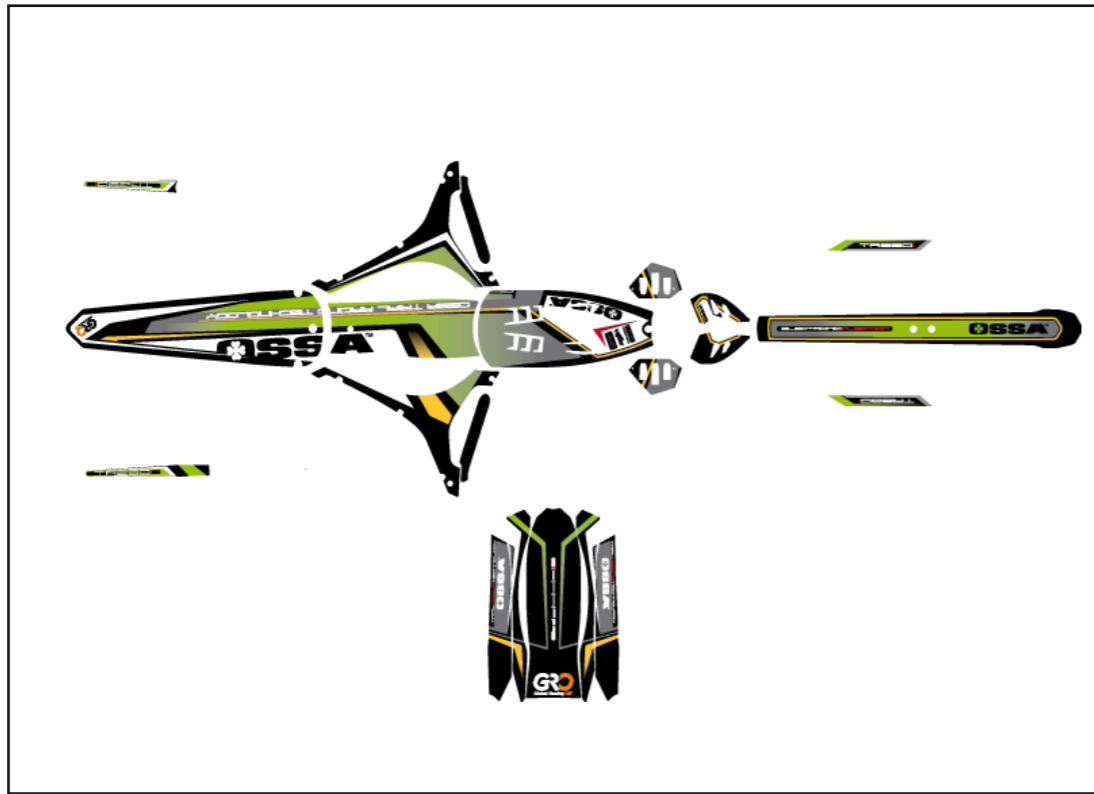

CLUTCH SPRING  
CENTERING TOOL

FLYWHEEL PULLER

PRIMARY SHAFT BEARING  
DRIVER

CRANCKSHAFT REMOOVAL  
TOOL SET

1000960211  
ENGINE STAND

1499960211 OSSA WORKSHOP KIT

**100050213 DECAL KIT COMPLETE TR280i 2013**